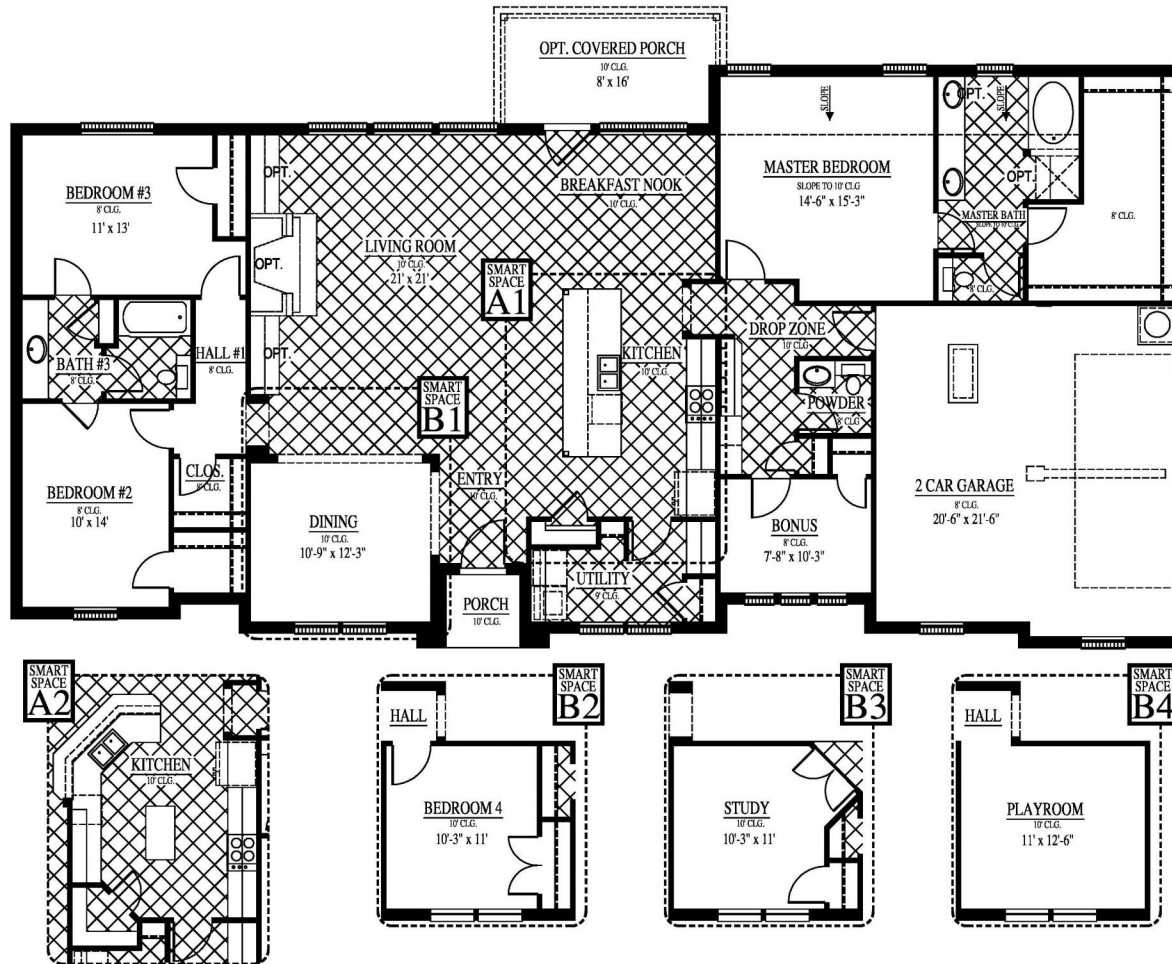

## Rosebrook in Whitehouse

Experience is Everything™

Located in the heart of Whitehouse, Rosebrook offers luxurious and finely crafted homes for those seeking an elegant lifestyle. With spacious home sites and highly restricted architectural controls, Rosebrook residents enjoy their own private park with open and wooded places along a scenic creek. Simply stunning home designs and winding streets combine to make Rosebrook truly a "one of a kind" community for discerning tastes. :: MOVE IN READY PRICING ::