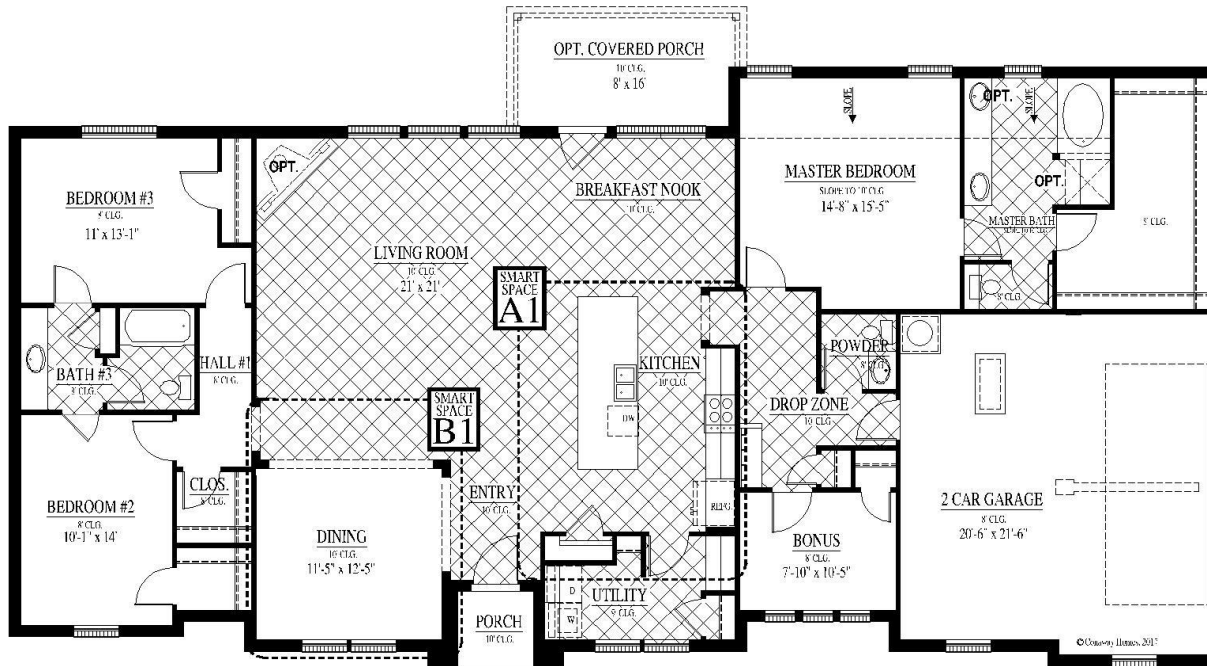

Available Home

Rosebrook in Whitehouse

Experience is Everything™

Located in the heart of Whitehouse, Rosebrook offers luxurious and finely crafted homes for those seeking an elegant lifestyle. With spacious home sites and highly restricted architectural controls, Rosebrook residents enjoy their own private park with open and wooded places along a scenic creek. Simply stunning home designs and winding streets combine to make Rosebrook truly a "one of a kind" community for discerning tastes. :: MOVE IN READY PRICING ::