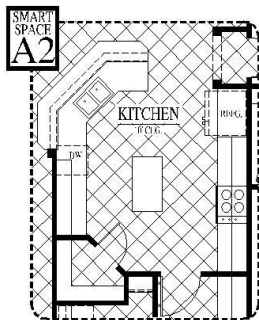

Available Home

Rosebrook in Whitehouse

Experience is Everything™

Located in the heart of Whitehouse, Rosebrook offers luxurious and finely crafted homes for those seeking an elegant lifestyle. With spacious home sites and highly restricted architectural controls, Rosebrook residents enjoy their own private park with open and wooded places along a scenic creek. Simply stunning home designs and winding streets combine to make Rosebrook truly a "one of a kind" community for discerning tastes. :: MOVE IN READY PRICING ::