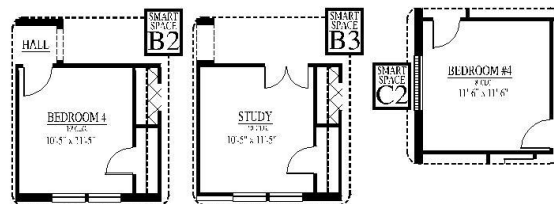

Job #:	2082-14-C2
Address:	9123 Eddy Water Circle
School District:	Whitehouse ISD
Move in Date:	Today

Hello, I'm Sean Griffin.
Sales2@ConawayHomes.com
903-871-7999
7924 S. Broadway, Ste 700
Tyler, TX 75703