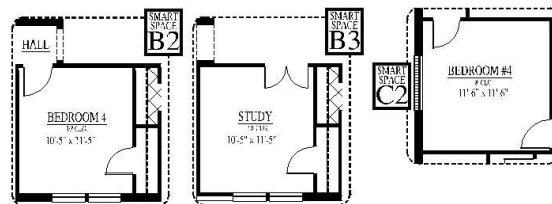

Job #: 2082-14-C2  
 Address: 9123 Eddy Water Circle  
 School District: Whitehouse ISD  
 Move in Date: Today

**Hello, I'm Sean Griffin.**  
**Sales2@ConawayHomes.com**  
**903-871-7999**  
**7924 S. Broadway, Ste 700**  
**Tyler, TX 75703**