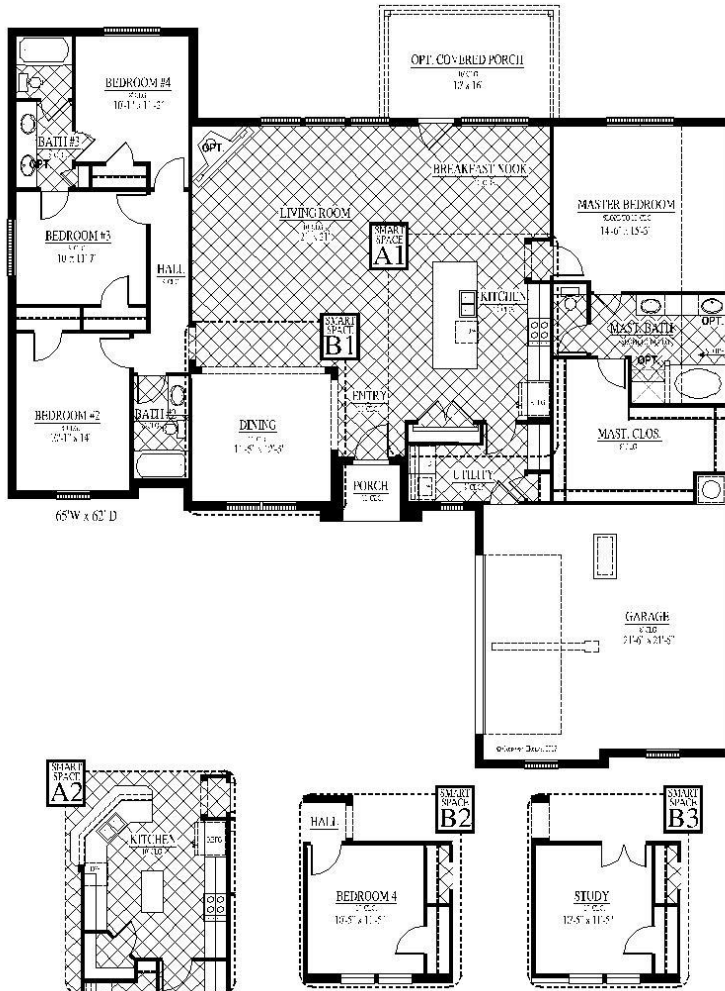

# Available Home

**BOYL - Tyler - Conaway in Lindale**

*Experience is Everything™*

Now you can have Conaway Homes's exclusive quality with our BOYL -- Build On Your Lot program! You will get a site-specific engineered foundation, hand crafted framed home, energy-efficient construction, personalized to your exact specification, and built to a precise schedule. You will enjoy peace of mind due to many quality inspections, tested models with perfected functionality, and you will not have any surprises with a fixed price that is locked in before construction starts. Conaway Homes's BOYL program means detailed quality, perfected efficiency, and proven comfort that your family will enjoy for years to come.