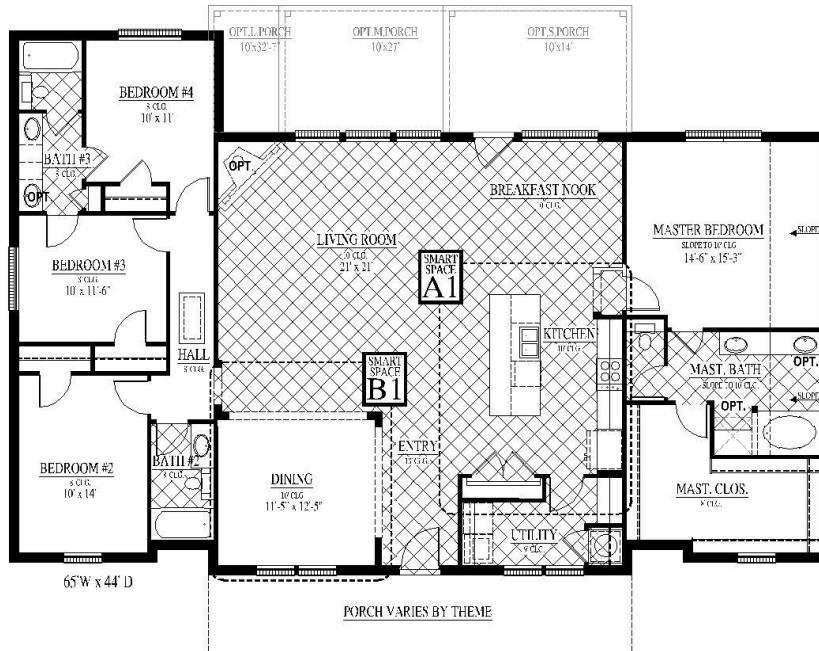

65'W x 44'D

PORCH VARIES BY THEME

Job #: 2227-GR-C3
Address: 260 L Lee Street
School District: BOYL - ISD Varies
Move in Date: Today

Hello, I'm Debbie Klaassen.
Sales3@ConawayHomes.com
903-704-0200
530 E. Loop 281, Ste. 102
Longview, TX 75605