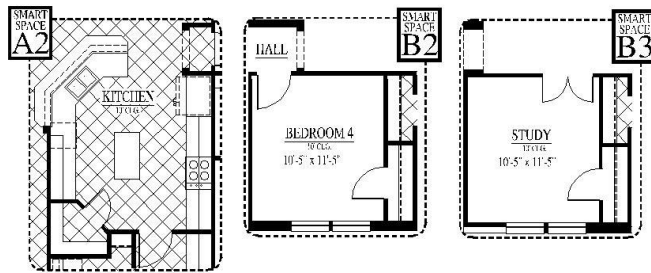

65'W x 44'D

PORCH VARIES BY THEME

Job #: 2227-GR-C3
Address: 260 L Lee Street
School District: BOYL - ISD Varies
Move in Date: Today

Hello, I'm Debbie Klaassen.
Sales3@ConawayHomes.com
903-704-0200
530 E. Loop 281, Ste. 102
Longview, TX 75605