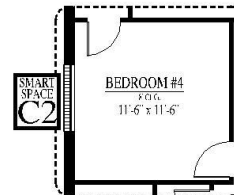

Job #: 2237-SM-C2
Address: 14313 Ridge Way
School District: BOYL - ISD Varies
Move in Date: Today

Hello, I'm Rick Oliver.
Sales2@conawayhomes.com
903-871-7999
7924 S. Broadway
Tyler, TX 75703
New Model Coming Soon in Dallas.
Please call.