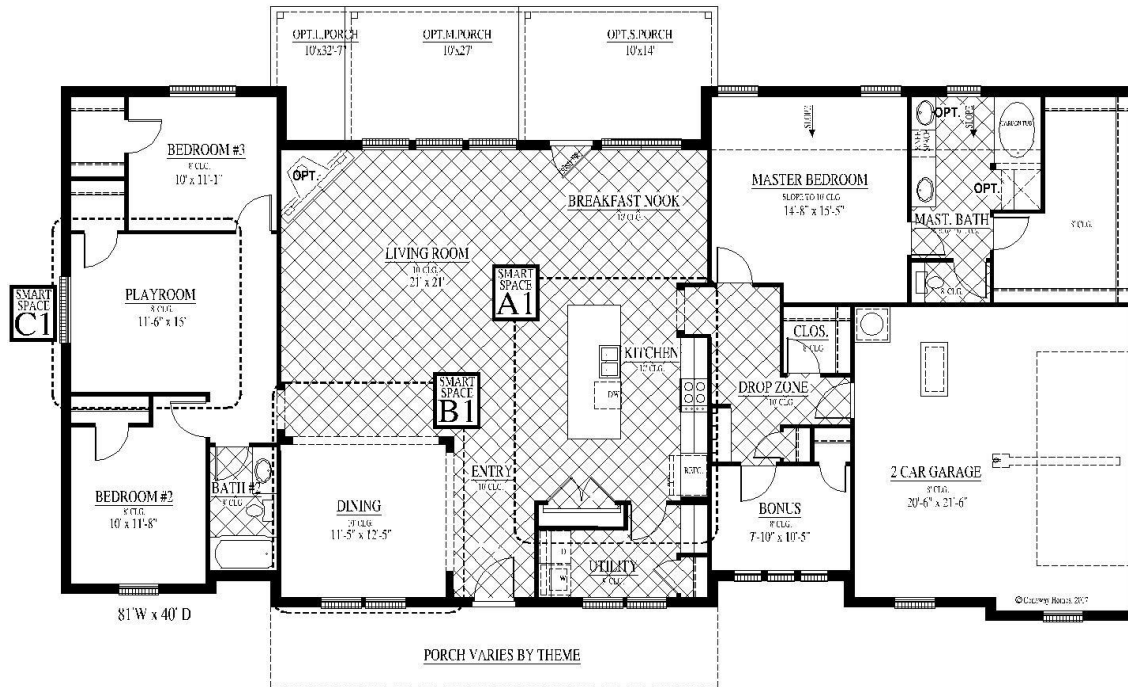

Available Home

BOYL - Tyler - Conaway in Lindale

Experience is Everything™

Now you can have Conaway Homes' exclusive quality with our BOYL -- Build On Your Lot program! You will get a site-specific engineered foundation, hand crafted framed home, energy-efficient construction, personalized to your exact specification, and built to a precise schedule. You will enjoy peace of mind due to many quality inspections, tested models with perfected functionality, and you will not have any surprises with a fixed price that is locked in before construction starts. Conaway Homes' BOYL program means detailed quality, perfected efficiency, and proven comfort that your family will enjoy for years to come.