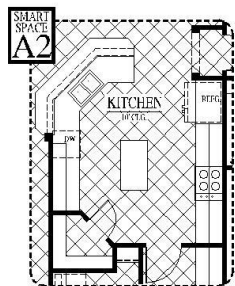

Job #: 2237-SM-C2
Address: 14313 Ridge Way
School District: BOYL - ISD Varies
Move in Date: Today

Hello, I'm Rick Oliver.
Sales2@conawayhomes.com
903-871-7999
7924 S. Broadway
Tyler, TX 75703
New Model Coming Soon in Dallas.
Please call.