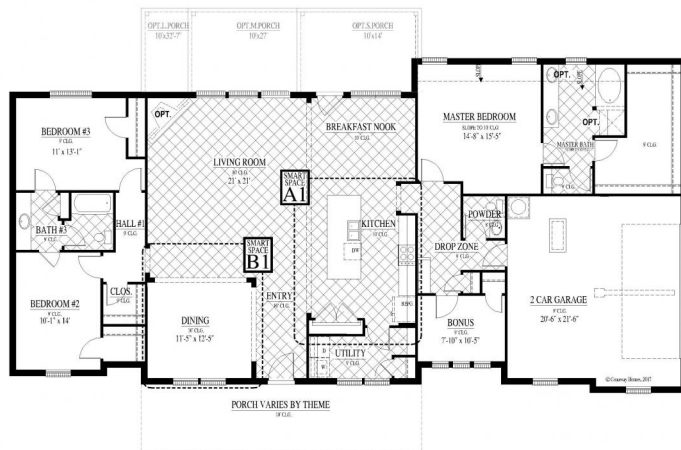

# Available Home

**BOYL - Infield - Dallas in Terrell**

*Experience is Everything™*

Now you can have Conaway Homes's exclusive quality with our BOYL -- Build On Your Lot program! You will get a site-specific engineered foundation, hand crafted framed home, energy-efficient construction, personalized to your exact specification, and built to a precise schedule. You will enjoy peace of mind due to many quality inspections, tested models with perfected functionality, and you will not have any surprises with a fixed price that is locked in before construction starts. Conaway Homes's BOYL program means detailed quality, perfected efficiency, and proven comfort that your family will enjoy for years to come.