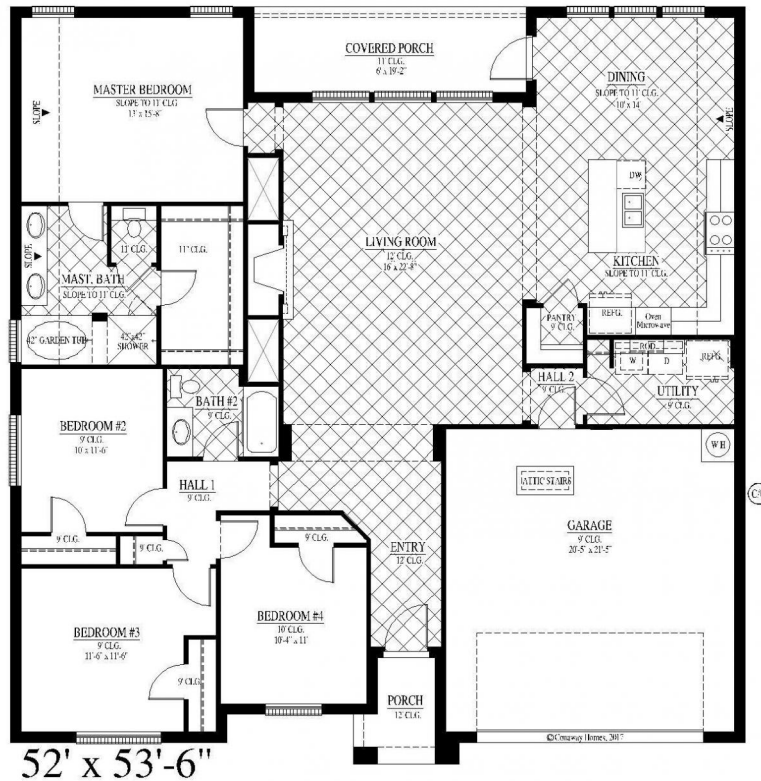

## Bullard Creek Ranch in Bullard

Experience is Everything™

A quiet and close-knit community of new homes in Bullard, TX, Bullard Creek Ranch is located just off FM 344 and West Main Street. From quality craftsmanship to attractive floor plan design and an exceptional location, Bullard Creek Ranch continues to expand and showcase what makes Bullard a great place to call home. This community is an incredible opportunity for East Texas homebuyers.

Plan Features... 4 Bedrooms, 2 Bathrooms, 2 car garage Entry with decorative archways Open Kitchen with oversized island Open Kitchen, Living, & Breakfast Room Oversized windows with exceptional back yard views Private Utility with extra storage space Large Master Bathroom with walk in closet Ask your new home Sales Counselor\*