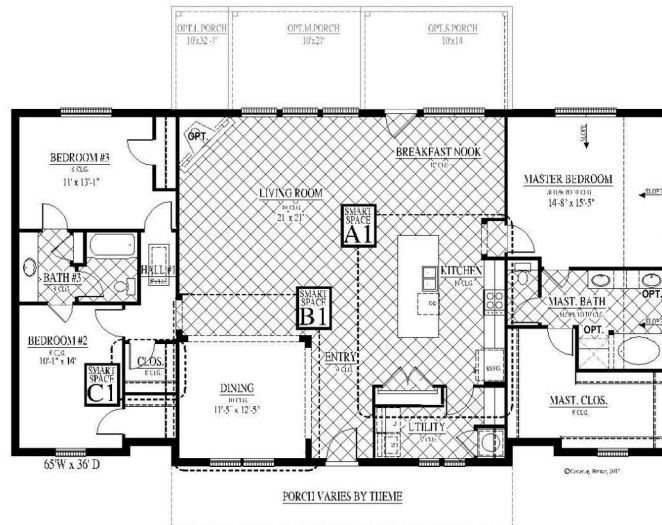

Experience is Everything™

[FLEX PLAN] Grapeland-II

3-4* Bedroom / 2 Bath / 0 Car Garage
2,207 sqft. Heated & Cooled / 2,237 sqft. Under Roof

Available Elevations

Contact Us
info@conawayhomes.com
 1-855-CONAWAY (266-2929)