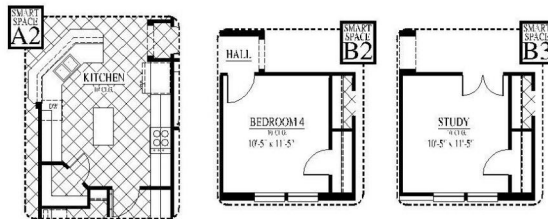

Experience is Everything™

[FLEX PLAN] Grapeland-II

3-4* Bedroom / 2 Bath / 0 Car Garage
2,207 sqft. Heated & Cooled / 2,237 sqft. Under Roof

Available Elevations

Contact Us
info@conawayhomes.com
 1-855-CONAWAY (266-2929)