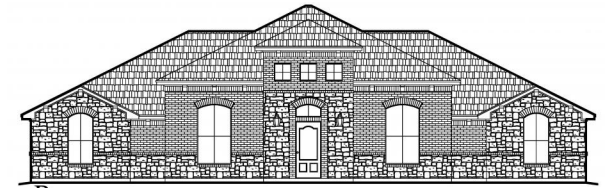

Experience is Everything™

[FLEX PLAN] Grapeland-II

3-4* Bedroom / 2 Bath / 0 Car Garage
2,207 sqft. Heated & Cooled / 2,237 sqft. Under Roof

Available Elevations

A

B

C

Contact Us
info@conawayhomes.com
1-855-CONAWAY (266-2929)