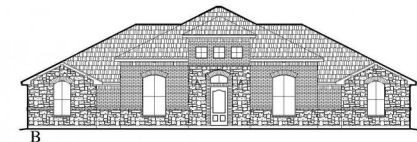

Experience is Everything™

[FLEX PLAN] Grapeland-II

3-4* Bedroom / 2 Bath / 0 Car Garage
2,207 sqft. Heated & Cooled / 2,237 sqft. Under Roof

Available Elevations

Contact Us

info@conawayhomes.com
1-855-CONAWAY (266-2929)