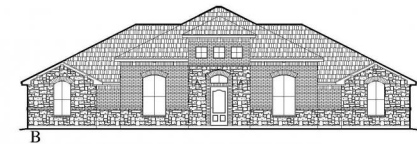

Experience is Everything™

[FLEX PLAN] Grapeland-II

3-4* Bedroom / 2 Bath / 0 Car Garage
2,207 sqft. Heated & Cooled / 2,237 sqft. Under Roof

Available Elevations

Contact Us
info@conawayhomes.com
1-855-CONAWAY (266-2929)