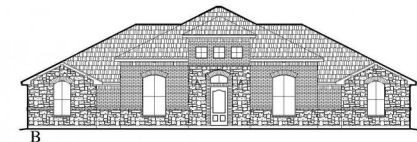

Experience is Everything™

[FLEX PLAN] Grapeland-II

3-4* Bedroom / 2 Bath / 0 Car Garage
2,207 sqft. Heated & Cooled / 2,237 sqft. Under Roof

Available Elevations

Contact Us
info@conawayhomes.com
1-855-CONAWAY (266-2929)