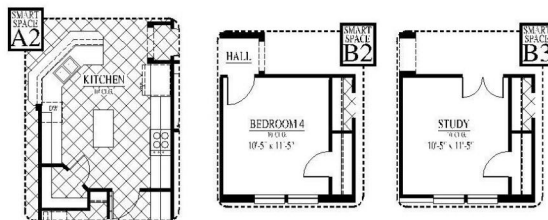

Experience is Everything™

[FLEX PLAN] Grapeland-II

3-4* Bedroom / 2 Bath / 0 Car Garage
2,207 sqft. Heated & Cooled / 2,237 sqft. Under Roof

Available Elevations

Contact Us
info@conawayhomes.com
 1-855-CONAWAY (266-2929)