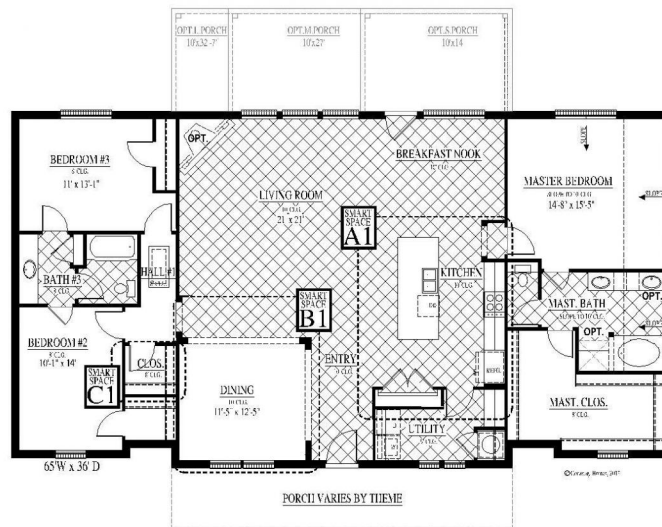

Experience is Everything™

[FLEX PLAN] Grapeland-II

3-4* Bedroom / 2 Bath / 0 Car Garage
2,207 sqft. Heated & Cooled / 2,237 sqft. Under Roof

Available Elevations

Contact Us
info@conawayhomes.com
 1-855-CONAWAY (266-2929)