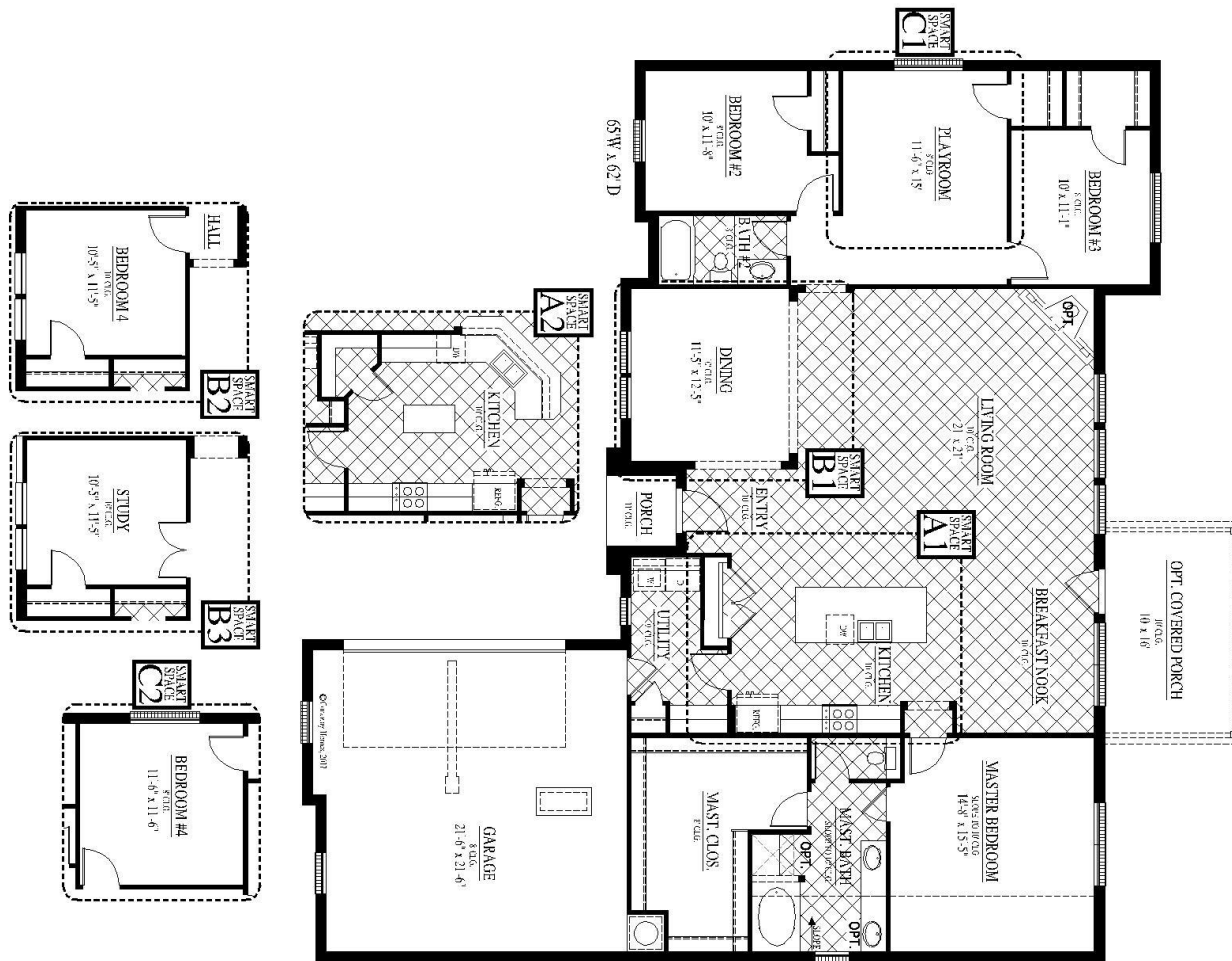

Experience is Everything™

[FLEX PLAN] Giddings-II

3-5* Bedroom / 2 Bath / 2 Car Garage
2,275 sqft. Heated & Cooled / 2,847 sqft. Under Roof

Available Elevations

A

B

C

Contact Us
info@conawayhomes.com
1-855-CONAWAY (266-2929)