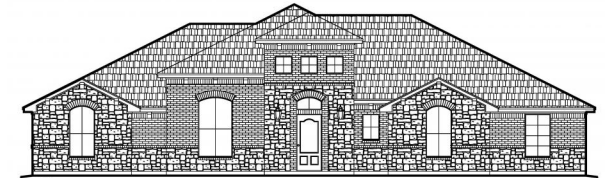

Experience is Everything™

[FLEX PLAN] Giddings-II

3-5* Bedroom / 2 Bath / 2 Car Garage
2,275 sqft. Heated & Cooled / 2,847 sqft. Under Roof

Available Elevations

A

B

C

Contact Us
info@conawayhomes.com
1-855-CONAWAY (266-2929)