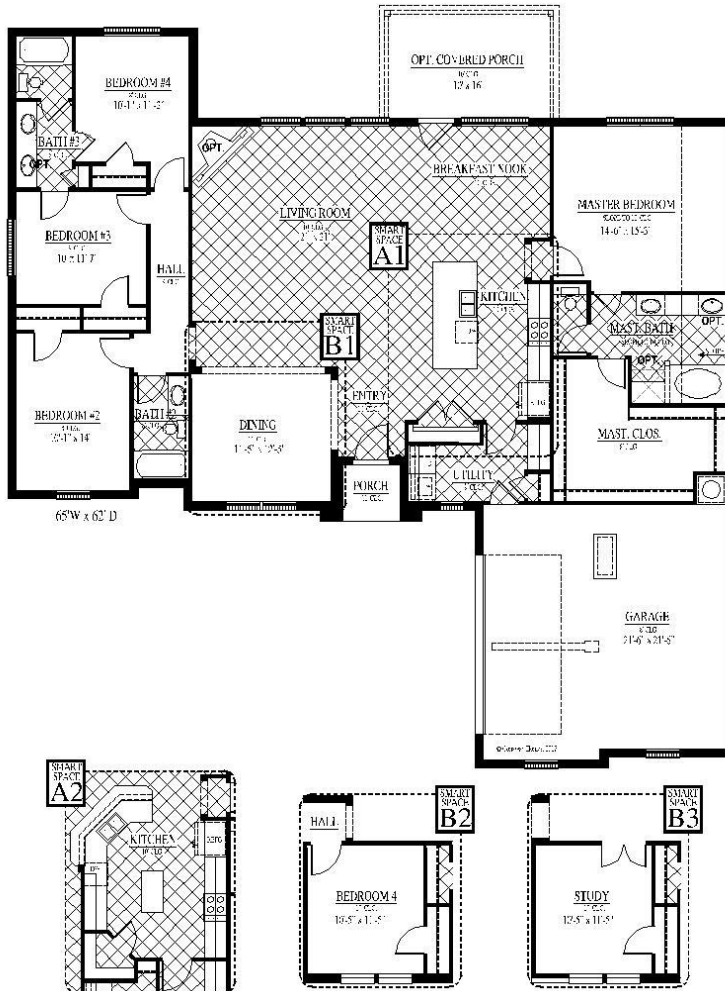

[FLEX PLAN] Gilmer-II

Experience is Everything™

4-5* Bedroom / 3 Bath / 2 Car Garage
2,342 sqft. Heated & Cooled / 2,914 sqft. Under Roof

Available Elevations

Contact Us
info@conawayhomes.com
1-855-CONAWAY (266-2929)