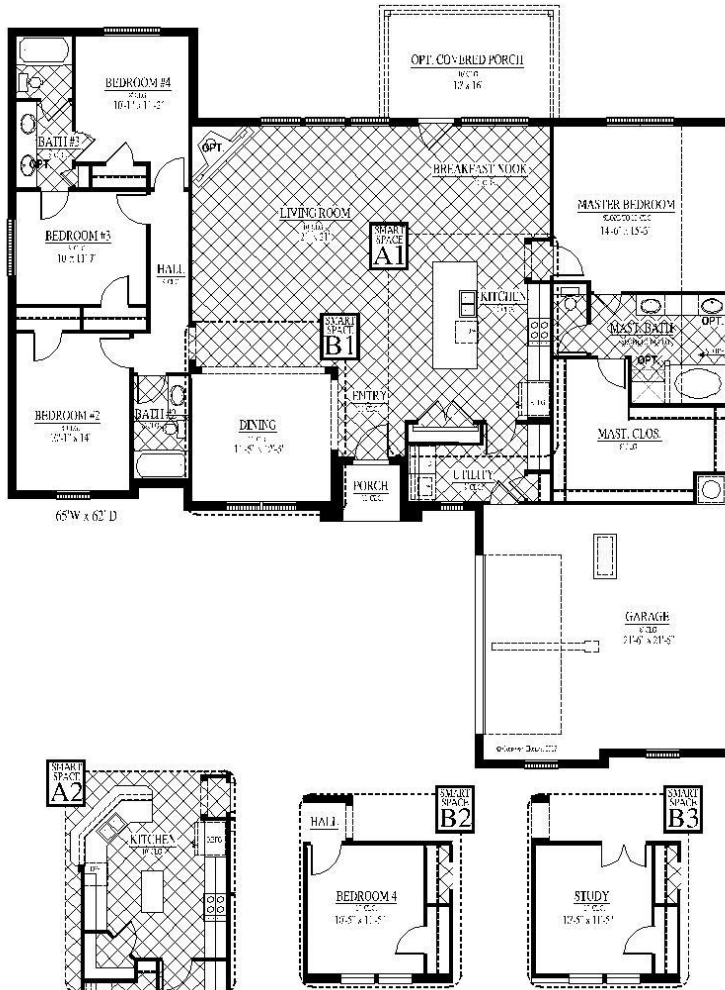

[FLEX PLAN] Gilmer-II

Experience is Everything™

4-5* Bedroom / 3 Bath / 2 Car Garage
2,342 sqft. Heated & Cooled / 2,914 sqft. Under Roof

Available Elevations

Contact Us
info@conawayhomes.com
1-855-CONAWAY (266-2929)