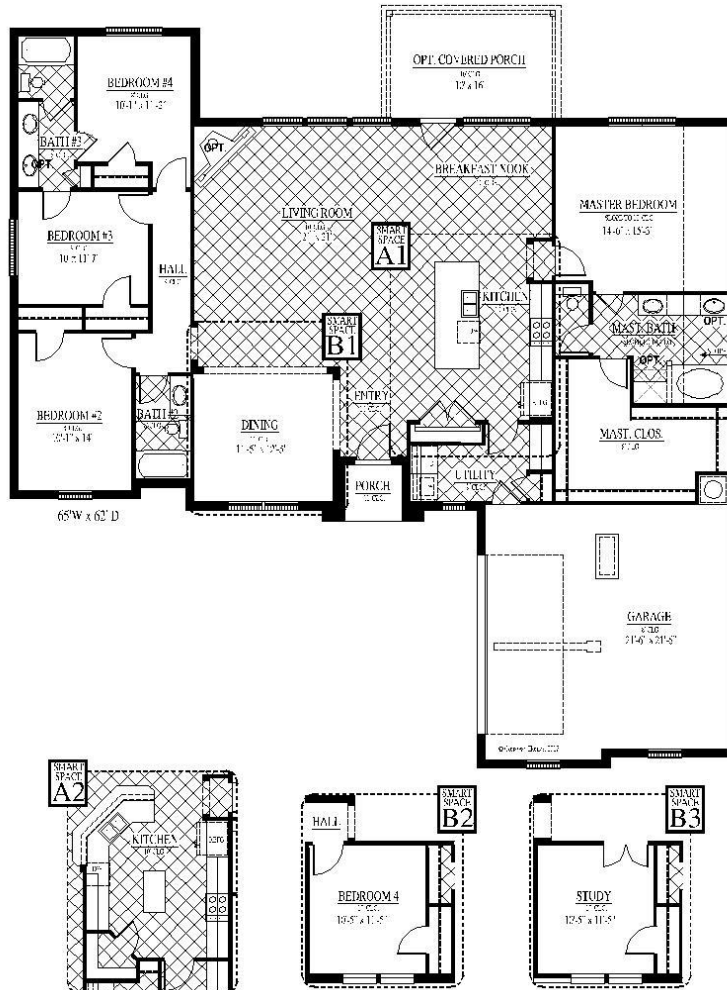

[FLEX PLAN] Gilmer-II

Experience is Everything™

4-5* Bedroom / 3 Bath / 2 Car Garage
2,342 sqft. Heated & Cooled / 2,914 sqft. Under Roof

Available Elevations

Contact Us
info@conawayhomes.com
1-855-CONAWAY (266-2929)