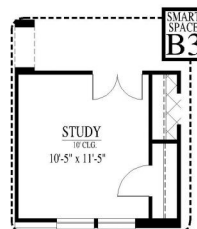

[FLEX PLAN] Gladewater-II

Experience is Everything™

4-5* Bedroom / 3 Bath / 0 Car Garage
2,342 sqft. Heated & Cooled / 2,372 sqft. Under Roof

Available Elevations

Contact Us
info@conawayhomes.com
1-855-CONAWAY (266-2929)