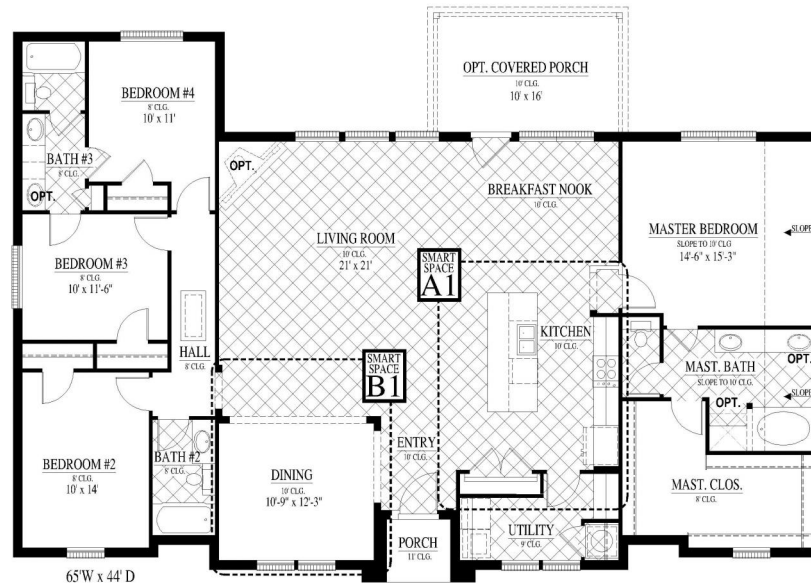

[FLEX PLAN] Gladewater-II

Experience is Everything™

4-5* Bedroom / 3 Bath / 0 Car Garage
2,342 sqft. Heated & Cooled / 2,372 sqft. Under Roof

Available Elevations

Contact Us
info@conawayhomes.com
1-855-CONAWAY (266-2929)