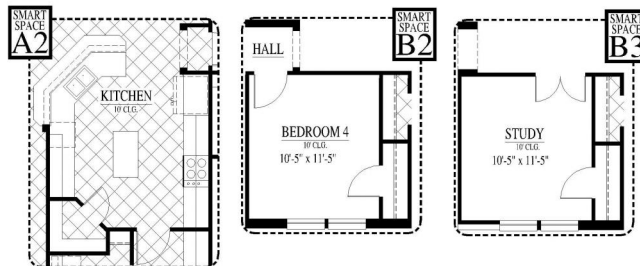

[FLEX PLAN] Gladewater-II

Experience is Everything™

4-5* Bedroom / 3 Bath / 0 Car Garage
2,342 sqft. Heated & Cooled / 2,372 sqft. Under Roof

Available Elevations

Contact Us
info@conawayhomes.com
1-855-CONAWAY (266-2929)