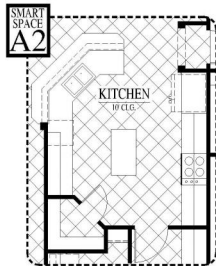

[FLEX PLAN] Gladewater-II

Experience is Everything™

4-5* Bedroom / 3 Bath / 0 Car Garage
2,342 sqft. Heated & Cooled / 2,372 sqft. Under Roof

Available Elevations

65'W x 44' D

Contact Us
info@conawayhomes.com
1-855-CONAWAY (266-2929)