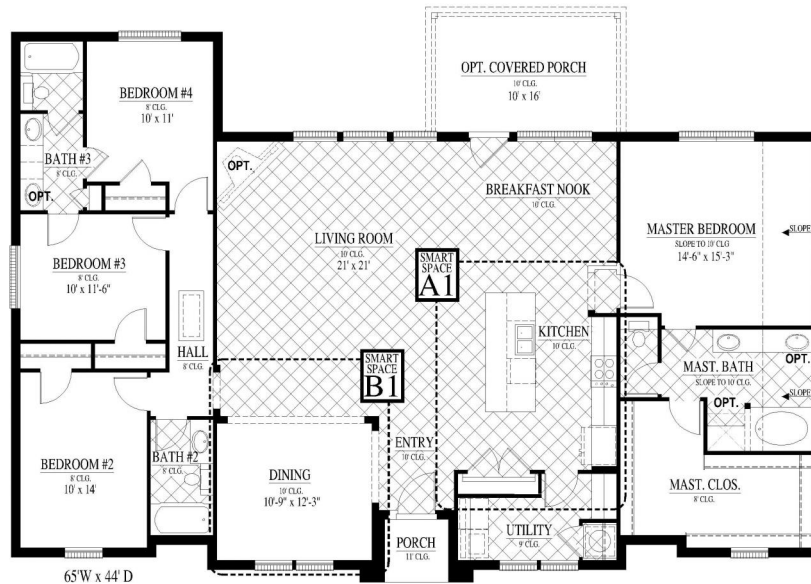

[FLEX PLAN] Gladewater-II

Experience is Everything™

4-5* Bedroom / 3 Bath / 0 Car Garage
2,342 sqft. Heated & Cooled / 2,372 sqft. Under Roof

Available Elevations

65'W x 44' D

Contact Us
info@conawayhomes.com
1-855-CONAWAY (266-2929)