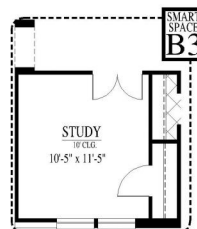

[FLEX PLAN] Gladewater-II

Experience is Everything™

4-5* Bedroom / 3 Bath / 0 Car Garage
2,342 sqft. Heated & Cooled / 2,372 sqft. Under Roof

Available Elevations

65'W x 44' D

Contact Us
info@conawayhomes.com
1-855-CONAWAY (266-2929)