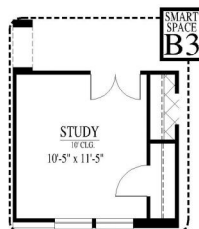

[FLEX PLAN] Gladewater-II

Experience is Everything™

4-5* Bedroom / 3 Bath / 0 Car Garage
2,342 sqft. Heated & Cooled / 2,372 sqft. Under Roof

Available Elevations

Contact Us
info@conawayhomes.com
1-855-CONAWAY (266-2929)