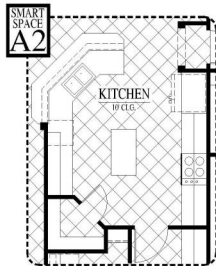

[FLEX PLAN] Gladewater-II

Experience is Everything™

4-5* Bedroom / 3 Bath / 0 Car Garage
2,342 sqft. Heated & Cooled / 2,372 sqft. Under Roof

Available Elevations

Contact Us
info@conawayhomes.com
1-855-CONAWAY (266-2929)