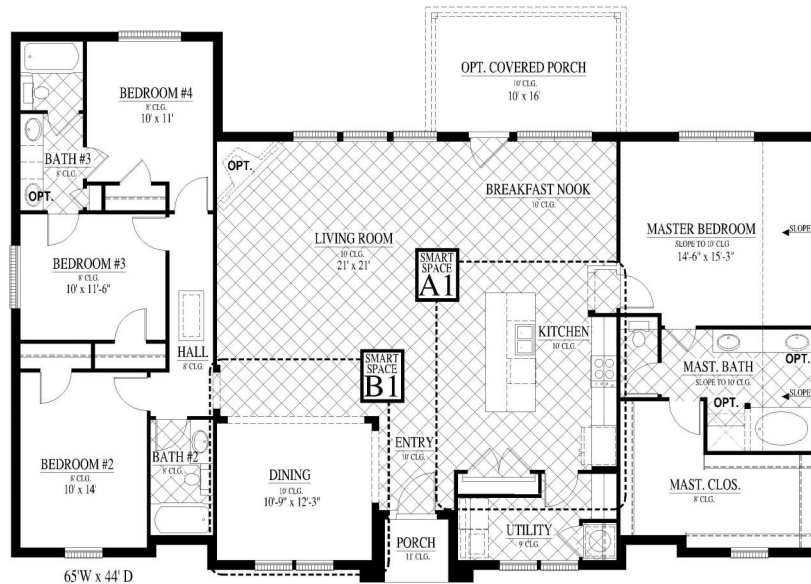

[FLEX PLAN] Gladewater-II

Experience is Everything™

4-5* Bedroom / 3 Bath / 0 Car Garage
2,342 sqft. Heated & Cooled / 2,372 sqft. Under Roof

Available Elevations

Contact Us
info@conawayhomes.com
1-855-CONAWAY (266-2929)