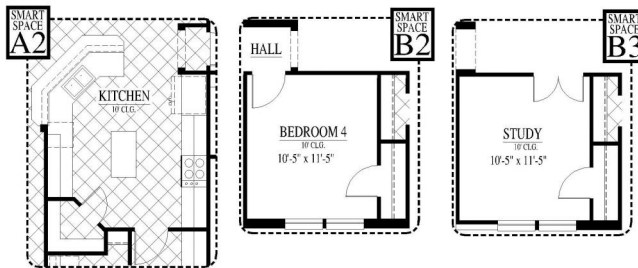

[FLEX PLAN] Gladewater-II

Experience is Everything™

4-5* Bedroom / 3 Bath / 0 Car Garage
2,342 sqft. Heated & Cooled / 2,372 sqft. Under Roof

Available Elevations

Contact Us
info@conawayhomes.com
1-855-CONAWAY (266-2929)