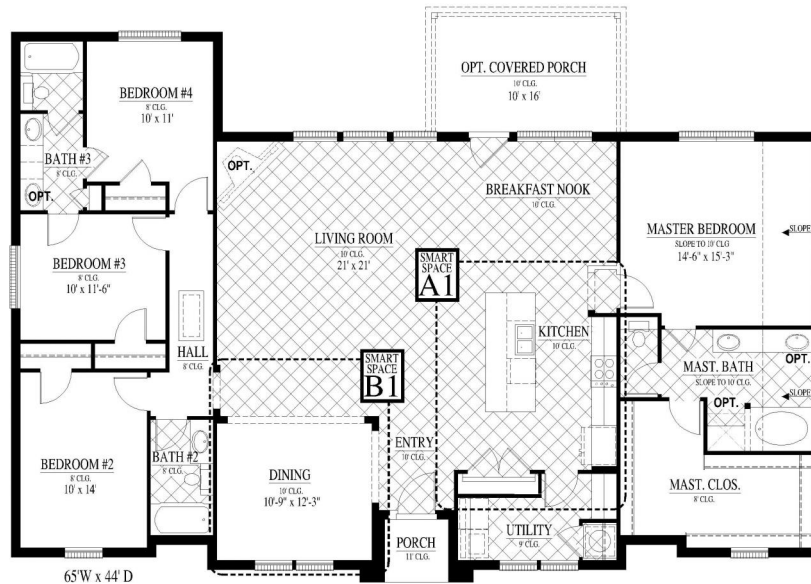

[FLEX PLAN] Gladewater-II

Experience is Everything™

4-5* Bedroom / 3 Bath / 0 Car Garage
2,342 sqft. Heated & Cooled / 2,372 sqft. Under Roof

65'W x 44' D

Available Elevations

Contact Us
info@conawayhomes.com
1-855-CONAWAY (266-2929)