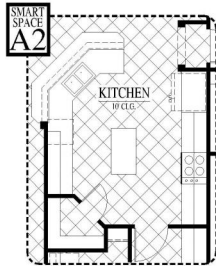

[FLEX PLAN] Gladewater-II

Experience is Everything™

4-5* Bedroom / 3 Bath / 0 Car Garage
2,342 sqft. Heated & Cooled / 2,372 sqft. Under Roof

65'W x 44' D

Available Elevations

Contact Us
info@conawayhomes.com
1-855-CONAWAY (266-2929)