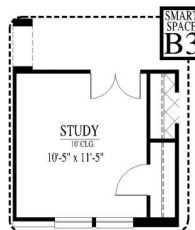

[FLEX PLAN] Gladewater-II

Experience is Everything™

4-5* Bedroom / 3 Bath / 0 Car Garage
2,342 sqft. Heated & Cooled / 2,372 sqft. Under Roof

65'W x 44' D

Available Elevations

Contact Us
info@conawayhomes.com
1-855-CONAWAY (266-2929)