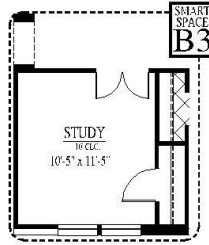

[FLEX PLAN] Irving-II

Experience is Everything™

4-5* Bedroom / 3 Bath / 3 Car Garage
2,596 sqft. Heated & Cooled / 3,509 sqft. Under Roof

Available Elevations

Contact Us
info@conawayhomes.com
1-855-CONAWAY (266-2929)