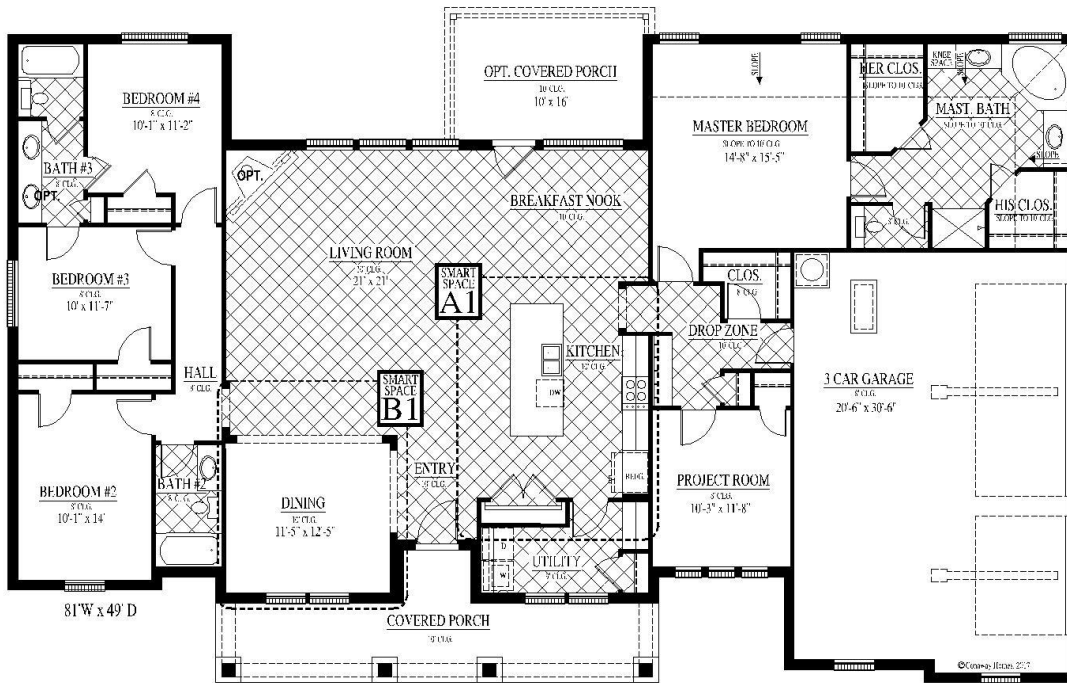

[FLEX PLAN] Irving-II

Experience is Everything™

4-5* Bedroom / 3 Bath / 3 Car Garage
2,596 sqft. Heated & Cooled / 3,509 sqft. Under Roof

Available Elevations

Contact Us
info@conawayhomes.com
1-855-CONAWAY (266-2929)