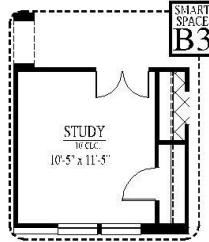

[FLEX PLAN] Irving-II

Experience is Everything™

4-5* Bedroom / 3 Bath / 3 Car Garage
2,596 sqft. Heated & Cooled / 3,509 sqft. Under Roof

Available Elevations

Contact Us
info@conawayhomes.com
1-855-CONAWAY (266-2929)