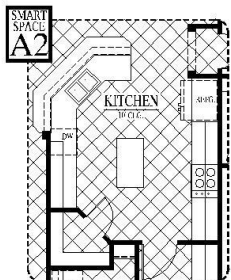

[FLEX PLAN] Irving-II

Experience is Everything™

4-5* Bedroom / 3 Bath / 3 Car Garage
2,596 sqft. Heated & Cooled / 3,509 sqft. Under Roof

Available Elevations

Contact Us
info@conawayhomes.com
1-855-CONAWAY (266-2929)