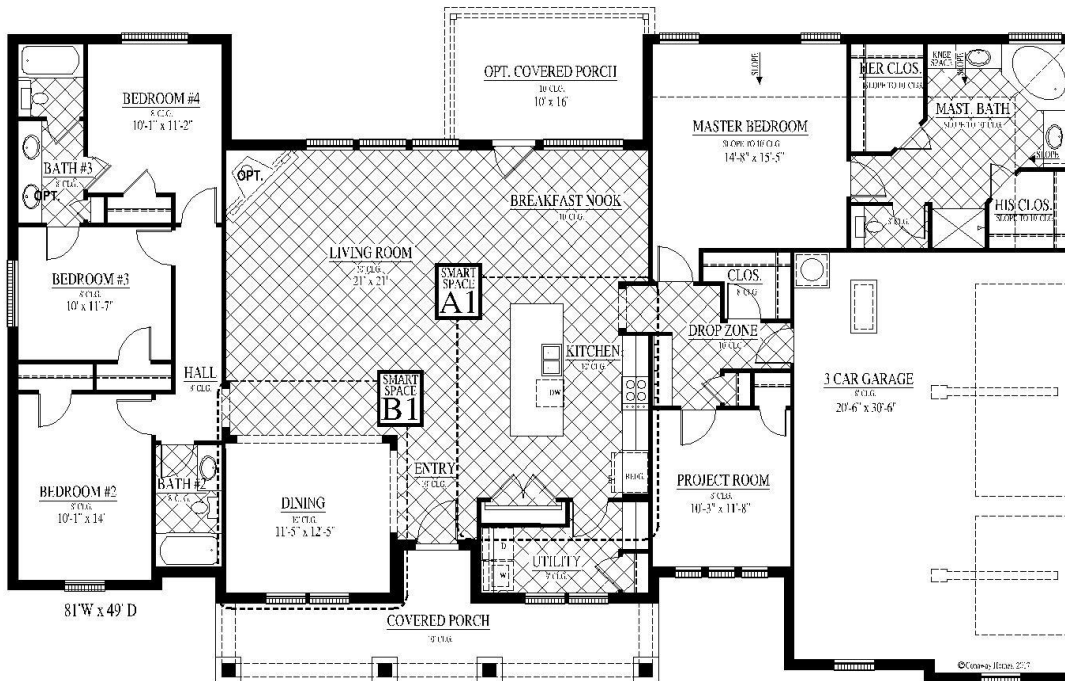

[FLEX PLAN] Irving-II

Experience is Everything™

4-5* Bedroom / 3 Bath / 3 Car Garage
2,596 sqft. Heated & Cooled / 3,509 sqft. Under Roof

Available Elevations

Contact Us
info@conawayhomes.com
1-855-CONAWAY (266-2929)