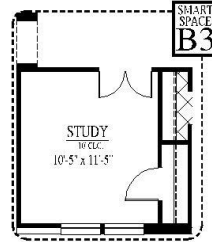

[FLEX PLAN] Irving-II

Experience is Everything™

4-5* Bedroom / 3 Bath / 3 Car Garage
2,596 sqft. Heated & Cooled / 3,509 sqft. Under Roof

Available Elevations

Contact Us
info@conawayhomes.com
1-855-CONAWAY (266-2929)