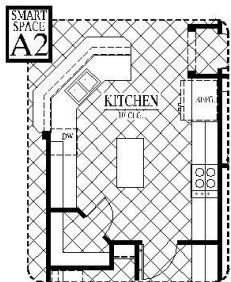

[FLEX PLAN] Irving-II

Experience is Everything™

4-5* Bedroom / 3 Bath / 3 Car Garage
2,596 sqft. Heated & Cooled / 3,509 sqft. Under Roof

Available Elevations

Contact Us
info@conawayhomes.com
1-855-CONAWAY (266-2929)