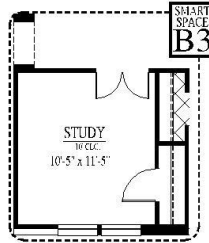

[FLEX PLAN] Irving-II

Experience is Everything™

4-5* Bedroom / 3 Bath / 3 Car Garage
2,596 sqft. Heated & Cooled / 3,509 sqft. Under Roof

Available Elevations

Contact Us
info@conawayhomes.com
1-855-CONAWAY (266-2929)