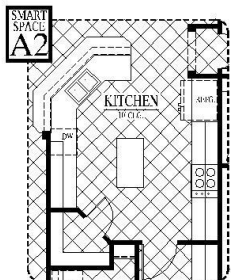

[FLEX PLAN] Irving-II

Experience is Everything™

4-5* Bedroom / 3 Bath / 3 Car Garage
2,596 sqft. Heated & Cooled / 3,509 sqft. Under Roof

Available Elevations

Contact Us
info@conawayhomes.com
 1-855-CONAWAY (266-2929)