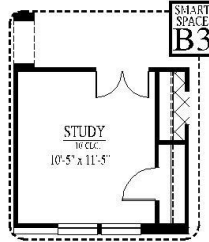

[FLEX PLAN] Irving-II

Experience is Everything™

4-5* Bedroom / 3 Bath / 3 Car Garage
2,596 sqft. Heated & Cooled / 3,509 sqft. Under Roof

Available Elevations

Contact Us
info@conawayhomes.com
 1-855-CONAWAY (266-2929)