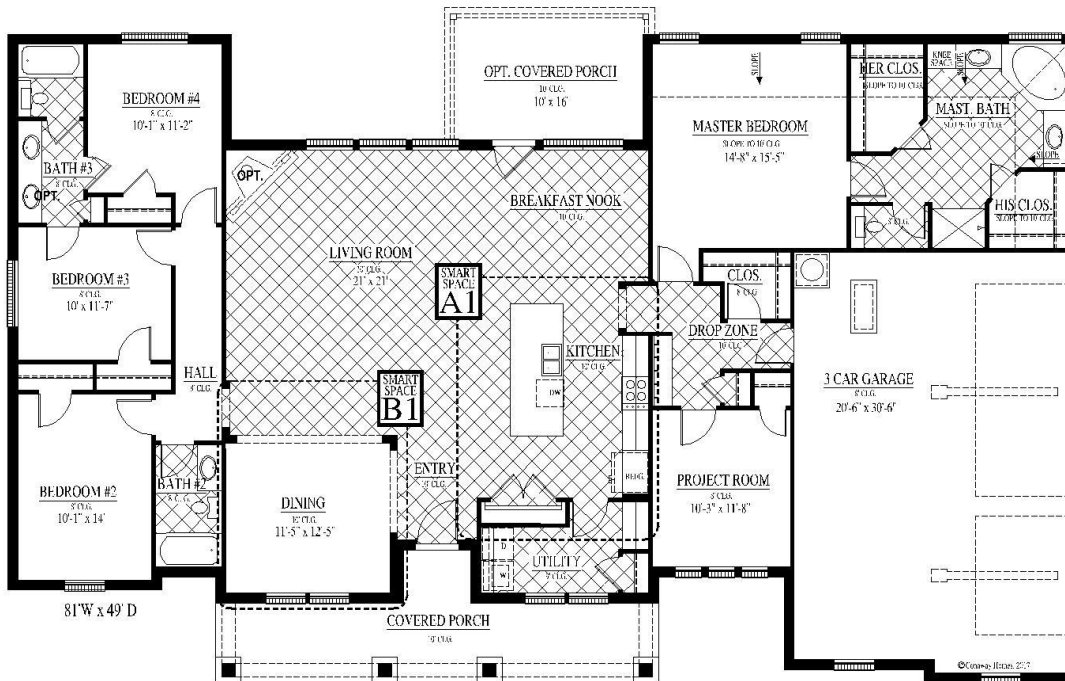

[FLEX PLAN] Irving-II

Experience is Everything™

4-5* Bedroom / 3 Bath / 3 Car Garage
2,596 sqft. Heated & Cooled / 3,509 sqft. Under Roof

Available Elevations

Contact Us
info@conawayhomes.com
 1-855-CONAWAY (266-2929)