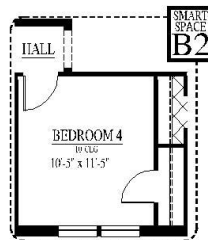

[FLEX PLAN] Irving-II

Experience is Everything™

4-5* Bedroom / 3 Bath / 3 Car Garage
2,596 sqft. Heated & Cooled / 3,509 sqft. Under Roof

Available Elevations

Contact Us
info@conawayhomes.com
 1-855-CONAWAY (266-2929)