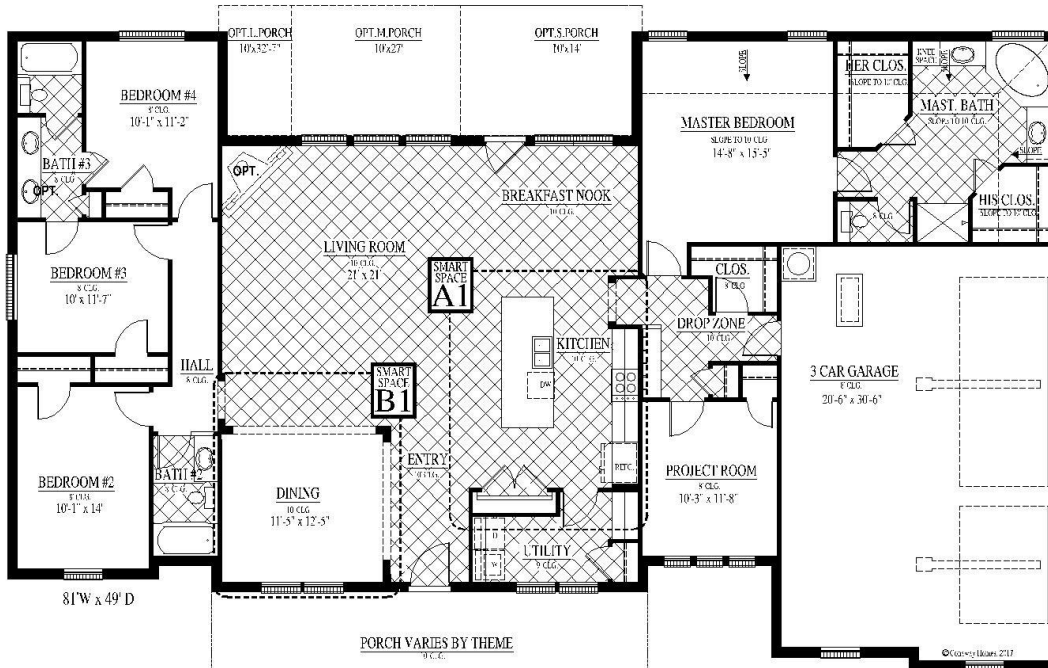

[FLEX PLAN] Irving-II

Experience is Everything™

4-5* Bedroom / 3 Bath / 3 Car Garage
2,596 sqft. Heated & Cooled / 3,509 sqft. Under Roof

Available Elevations

Contact Us
info@conawayhomes.com
 1-855-CONAWAY (266-2929)