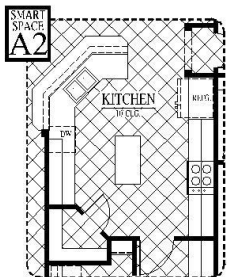

[FLEX PLAN] Irving-II

Experience is Everything™

4-5* Bedroom / 3 Bath / 3 Car Garage
2,596 sqft. Heated & Cooled / 3,509 sqft. Under Roof

Available Elevations

Contact Us
info@conawayhomes.com
 1-855-CONAWAY (266-2929)