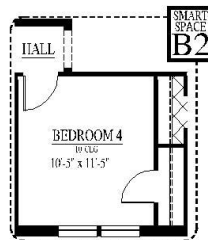

Available Elevations

Contact Us
info@conawayhomes.com
1-855-CONAWAY (266-2929)