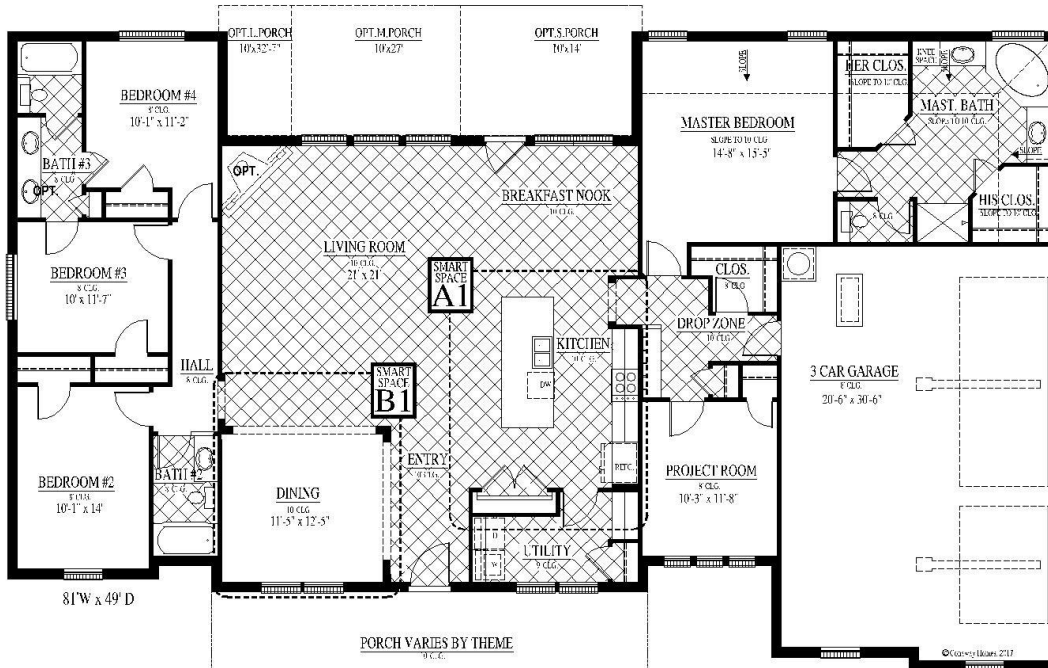

# [FLEX PLAN] Irving-II

Experience is Everything™

4-5\* Bedroom / 3 Bath / 3 Car Garage  
2,616 sqft. Heated & Cooled / 3,509 sqft. Under Roof