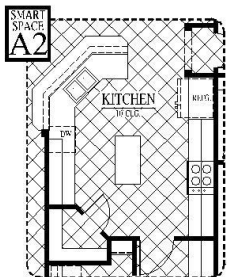

Available Elevations

Contact Us
info@conawayhomes.com
1-855-CONAWAY (266-2929)