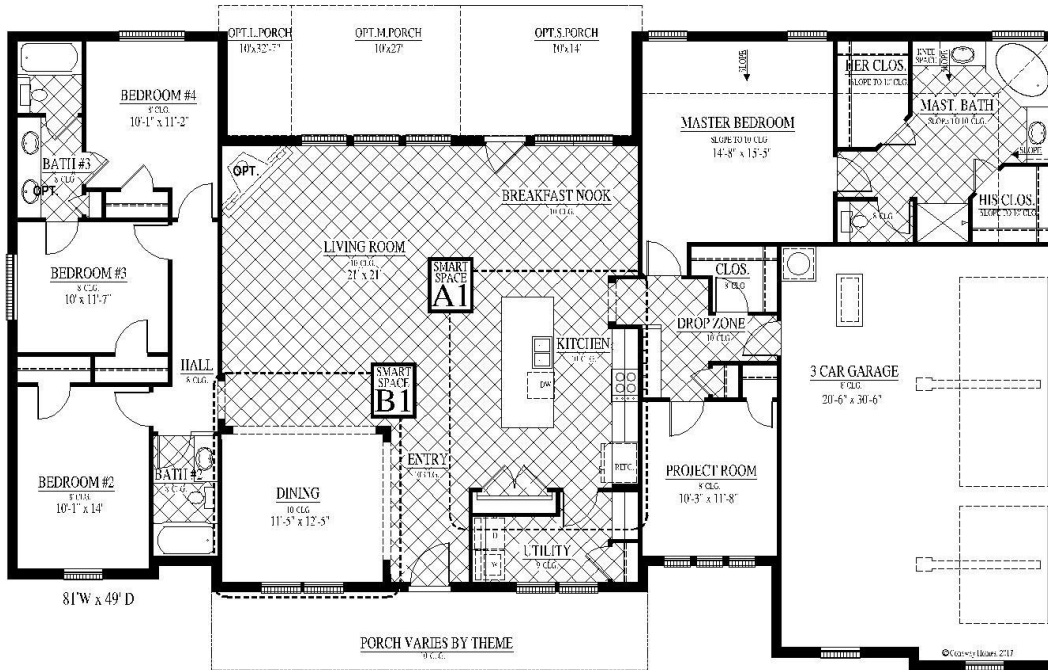

[FLEX PLAN] Irving-II

Experience is Everything™

4-5* Bedroom / 3 Bath / 3 Car Garage
2,616 sqft. Heated & Cooled / 3,509 sqft. Under Roof

Available Elevations

Contact Us
info@conawayhomes.com
 1-855-CONAWAY (266-2929)