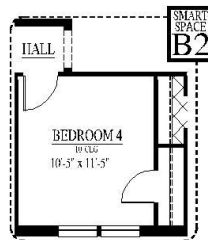

[FLEX PLAN] Irving-II

Experience is Everything™

4-5* Bedroom / 3 Bath / 3 Car Garage
2,616 sqft. Heated & Cooled / 3,509 sqft. Under Roof

Available Elevations

Contact Us
info@conawayhomes.com
 1-855-CONAWAY (266-2929)