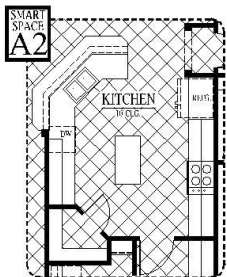

[FLEX PLAN] Irving-II

Experience is Everything™

4-5* Bedroom / 3 Bath / 3 Car Garage
2,616 sqft. Heated & Cooled / 3,509 sqft. Under Roof

Available Elevations

Contact Us
info@conawayhomes.com
 1-855-CONAWAY (266-2929)