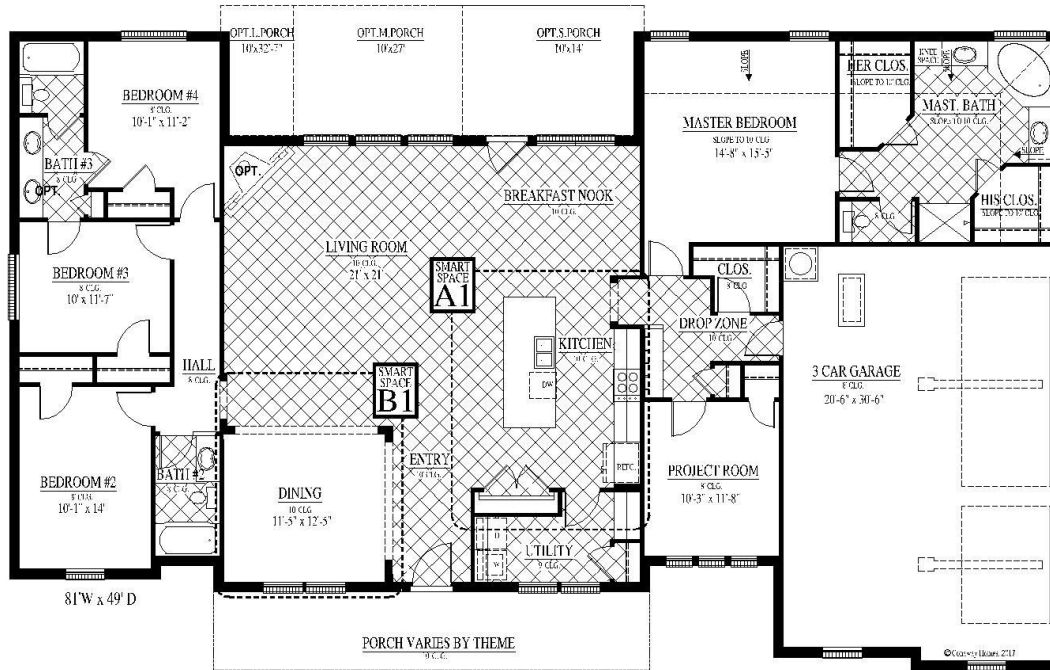

[FLEX PLAN] Irving-II

Experience is Everything™

4-5* Bedroom / 3 Bath / 3 Car Garage
2,616 sqft. Heated & Cooled / 3,509 sqft. Under Roof

Available Elevations

Contact Us
info@conawayhomes.com
1-855-CONAWAY (266-2929)