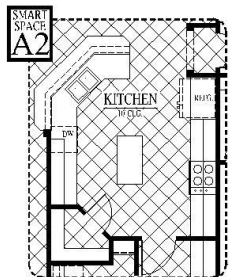

[FLEX PLAN] Irving-II

Experience is Everything™

4-5* Bedroom / 3 Bath / 3 Car Garage
2,616 sqft. Heated & Cooled / 3,509 sqft. Under Roof

Available Elevations

Contact Us
info@conawayhomes.com
1-855-CONAWAY (266-2929)