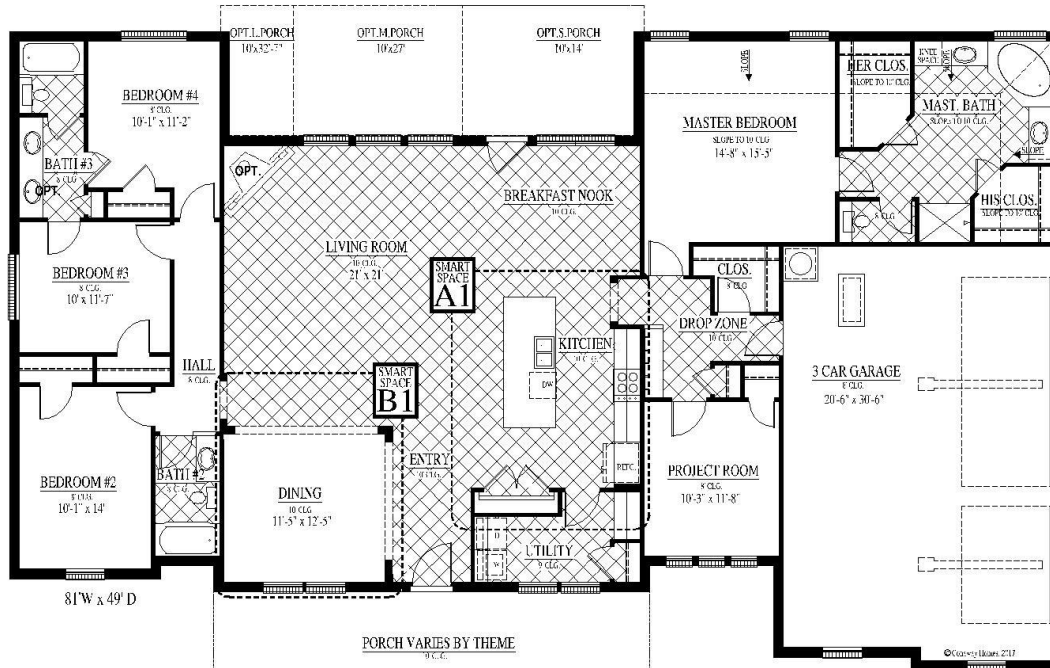

[FLEX PLAN] Irving-II

Experience is Everything™

4-5* Bedroom / 3 Bath / 3 Car Garage
2,616 sqft. Heated & Cooled / 3,509 sqft. Under Roof

Available Elevations

Contact Us
info@conawayhomes.com
1-855-CONAWAY (266-2929)