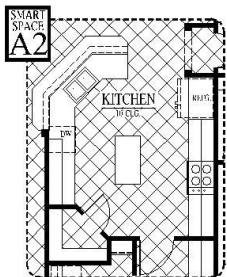

[FLEX PLAN] Irving-II

Experience is Everything™

4-5* Bedroom / 3 Bath / 3 Car Garage
2,596 sqft. Heated & Cooled / 3,316 sqft. Under Roof

Available Elevations

Contact Us
info@conawayhomes.com
1-855-CONAWAY (266-2929)