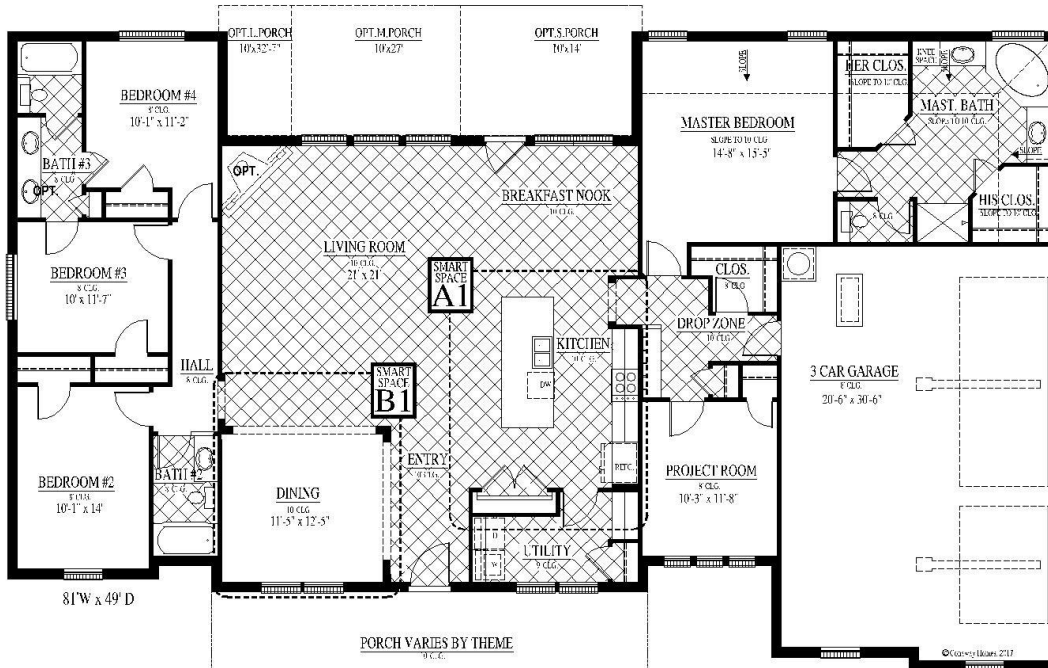

[FLEX PLAN] Irving-II

Experience is Everything™

4-5* Bedroom / 3 Bath / 3 Car Garage
2,596 sqft. Heated & Cooled / 3,316 sqft. Under Roof

Available Elevations

Contact Us
info@conawayhomes.com
1-855-CONAWAY (266-2929)