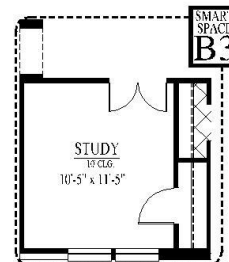

[FLEX PLAN] Hewitt-II

Experience is Everything™

3-4* Bedroom / 2 Bath / 2 Car Garage
2,414 sqft. Heated & Cooled / 2,939 sqft. Under Roof

Available Elevations

A

B

C

Contact Us
info@conawayhomes.com
1-855-CONAWAY (266-2929)