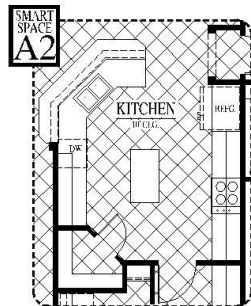

[FLEX PLAN] Hewitt-II

Experience is Everything™

3-4* Bedroom / 2 Bath / 2 Car Garage
2,414 sqft. Heated & Cooled / 2,939 sqft. Under Roof

Available Elevations

A

B

C

Contact Us
info@conawayhomes.com
1-855-CONAWAY (266-2929)