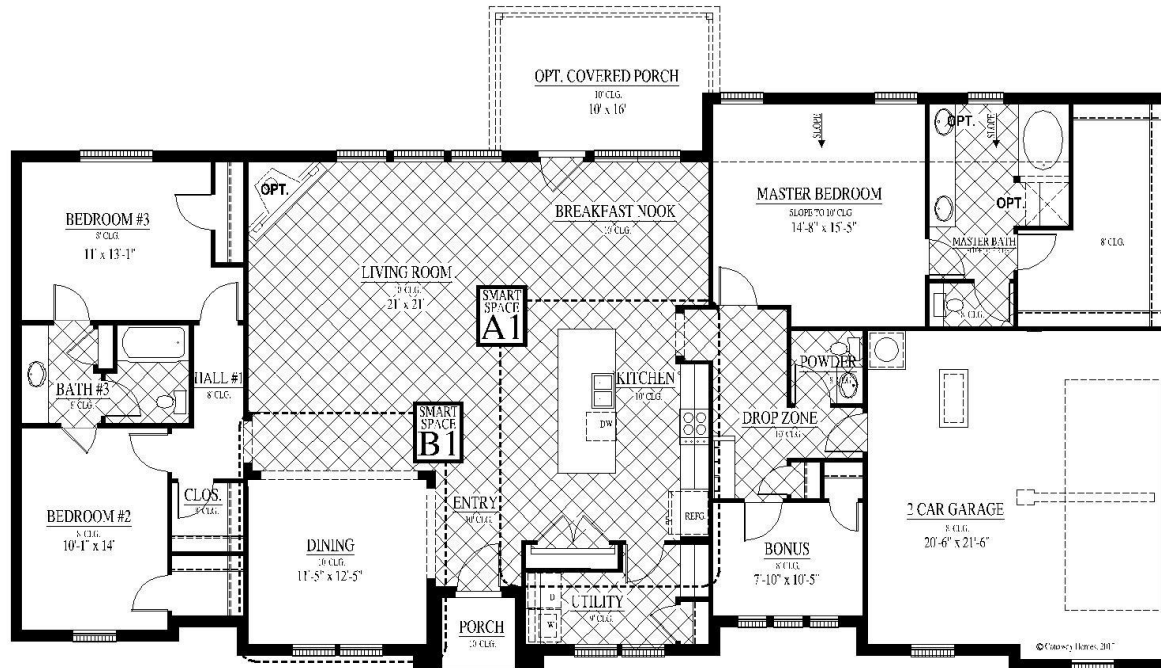

[FLEX PLAN] Hewitt-II

Experience is Everything™

3-4* Bedroom / 2 Bath / 2 Car Garage
2,414 sqft. Heated & Cooled / 2,939 sqft. Under Roof

Available Elevations

A

B

C

Contact Us
info@conawayhomes.com
1-855-CONAWAY (266-2929)