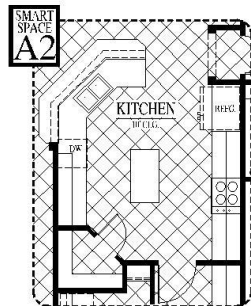

[FLEX PLAN] Hewitt-II

Experience is Everything™

3-4* Bedroom / 2 Bath / 2 Car Garage
2,414 sqft. Heated & Cooled / 2,939 sqft. Under Roof

Available Elevations

Contact Us
info@conawayhomes.com
1-855-CONAWAY (266-2929)