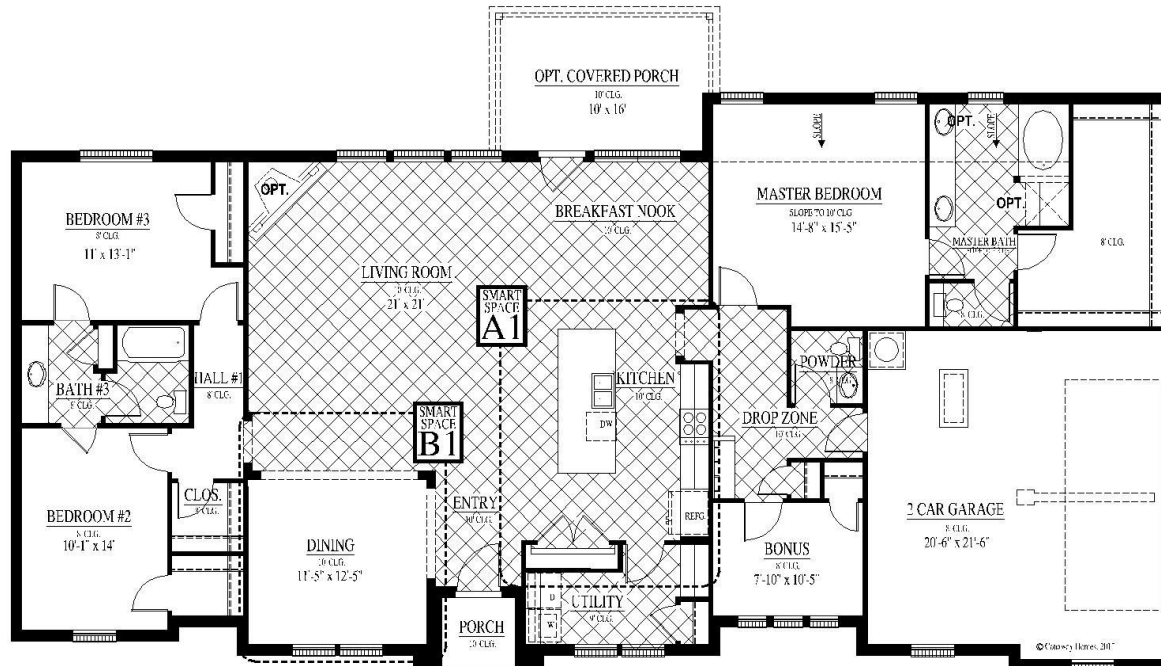

[FLEX PLAN] Hewitt-II

Experience is Everything™

3-4* Bedroom / 2 Bath / 2 Car Garage
2,414 sqft. Heated & Cooled / 2,939 sqft. Under Roof

Available Elevations

Contact Us
info@conawayhomes.com
1-855-CONAWAY (266-2929)