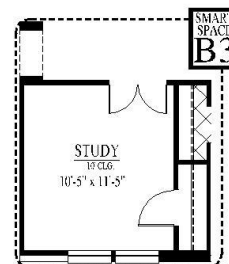

[FLEX PLAN] Hewitt-II

Experience is Everything™

3-4* Bedroom / 2 Bath / 2 Car Garage
2,414 sqft. Heated & Cooled / 2,939 sqft. Under Roof

Available Elevations

Contact Us
info@conawayhomes.com
1-855-CONAWAY (266-2929)