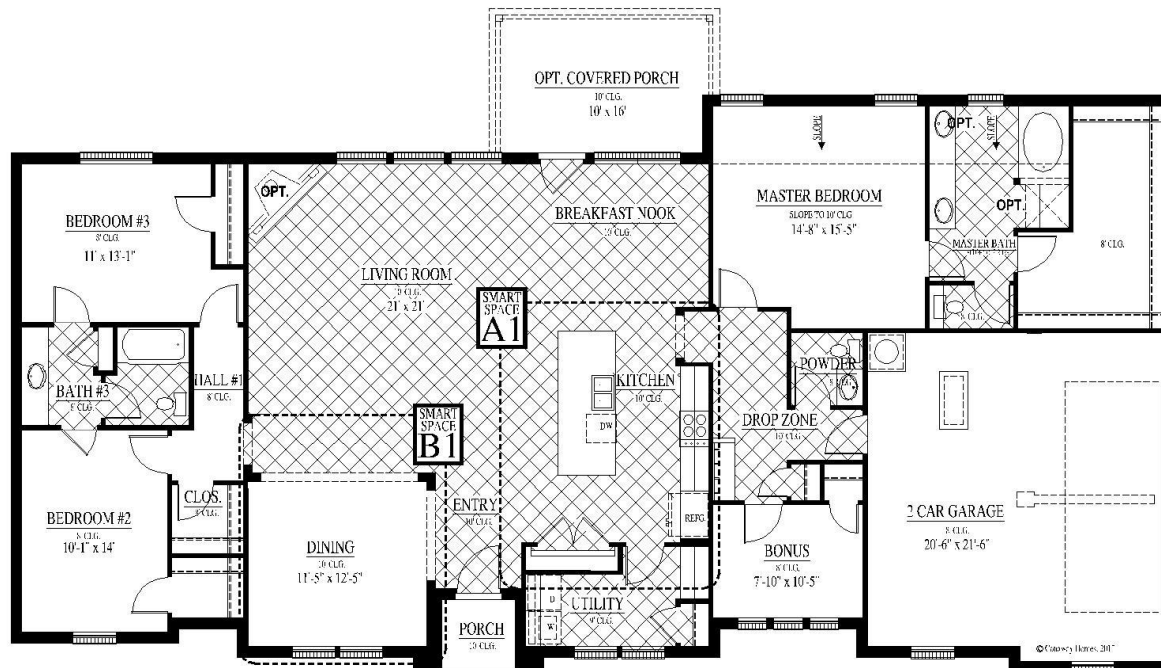

[FLEX PLAN] Hewitt-II

Experience is Everything™

3-4* Bedroom / 2 Bath / 2 Car Garage
2,414 sqft. Heated & Cooled / 2,939 sqft. Under Roof

Available Elevations

Contact Us
info@conawayhomes.com
1-855-CONAWAY (266-2929)