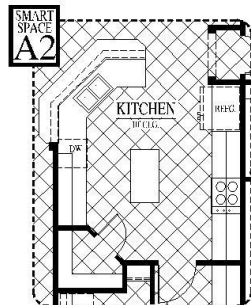

[FLEX PLAN] Hewitt-II

Experience is Everything™

3-4* Bedroom / 2 Bath / 2 Car Garage
2,414 sqft. Heated & Cooled / 2,939 sqft. Under Roof

Available Elevations

Contact Us
info@conawayhomes.com
1-855-CONAWAY (266-2929)