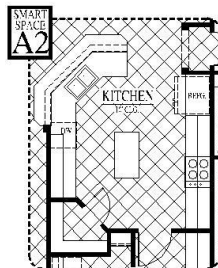

[FLEX PLAN] Hewitt-II

Experience is Everything™

3-4* Bedroom / 2 Bath / 2 Car Garage
2,414 sqft. Heated & Cooled / 2,939 sqft. Under Roof

Available Elevations

Contact Us
info@conawayhomes.com
1-855-CONAWAY (266-2929)