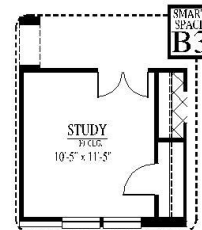

[FLEX PLAN] Hewitt-II

Experience is Everything™

3-4* Bedroom / 2 Bath / 2 Car Garage
2,414 sqft. Heated & Cooled / 2,939 sqft. Under Roof

Available Elevations

Contact Us
info@conawayhomes.com
1-855-CONAWAY (266-2929)