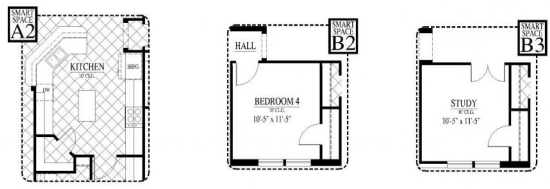

[FLEX PLAN] Hewitt-II

Experience is Everything™

3-4* Bedroom / 2 Bath / 2 Car Garage
2,414 sqft. Heated & Cooled / 2,937 sqft. Under Roof

Available Elevations

Contact Us
info@conawayhomes.com
1-855-CONAWAY (266-2929)