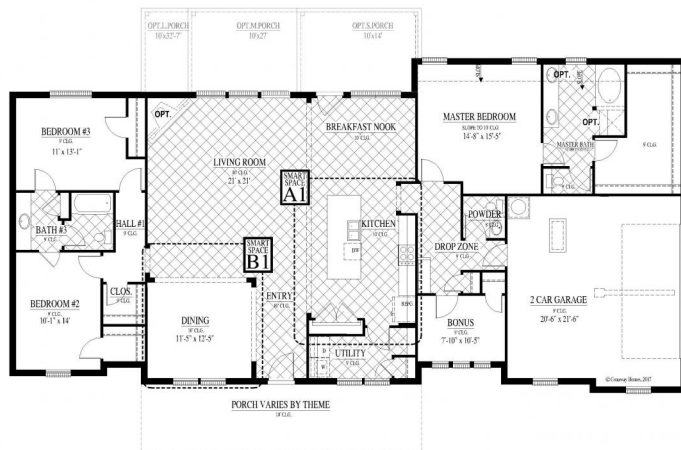

[FLEX PLAN] Hewitt-II

Experience is Everything™

3-4* Bedroom / 2 Bath / 2 Car Garage
2,414 sqft. Heated & Cooled / 2,937 sqft. Under Roof

Available Elevations

Contact Us
info@conawayhomes.com
1-855-CONAWAY (266-2929)