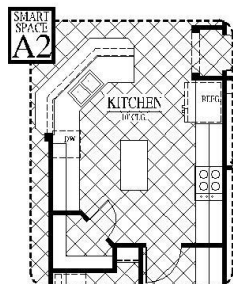

[FLEX PLAN] Hillsboro-II

Experience is Everything™

4-5* Bedroom / 2 Bath / 2 Car Garage
2,482 sqft. Heated & Cooled / 3,007 sqft. Under Roof

Available Elevations

Contact Us
info@conawayhomes.com
 1-855-CONAWAY (266-2929)