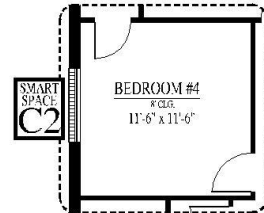

[FLEX PLAN] Hillsboro-II

Experience is Everything™

4-5* Bedroom / 2 Bath / 2 Car Garage
2,482 sqft. Heated & Cooled / 3,007 sqft. Under Roof

Available Elevations

Contact Us
info@conawayhomes.com
1-855-CONAWAY (266-2929)