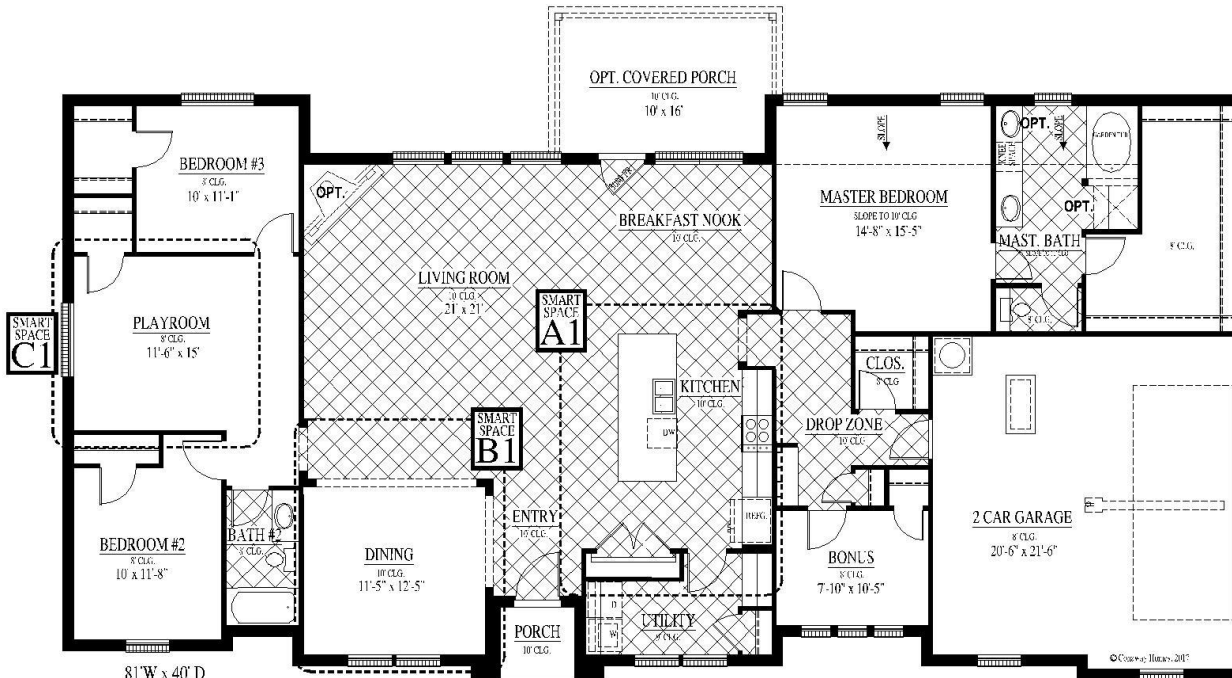

[FLEX PLAN] Hillsboro-II

Experience is Everything™

4-5* Bedroom / 2 Bath / 2 Car Garage
2,482 sqft. Heated & Cooled / 3,007 sqft. Under Roof

Available Elevations

Contact Us
info@conawayhomes.com
1-855-CONAWAY (266-2929)