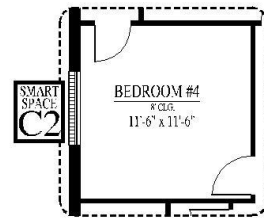

[FLEX PLAN] Hillsboro-II

Experience is Everything™

4-5* Bedroom / 2 Bath / 2 Car Garage
2,482 sqft. Heated & Cooled / 3,007 sqft. Under Roof

81'W x 40' D

Available Elevations

Contact Us
info@conawayhomes.com
1-855-CONAWAY (266-2929)