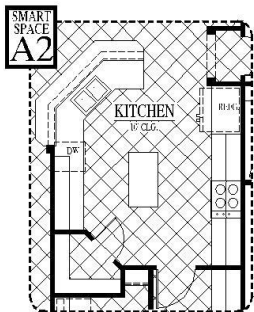

[FLEX PLAN] Hillsboro-II

Experience is Everything™

4-5* Bedroom / 2 Bath / 2 Car Garage
2,482 sqft. Heated & Cooled / 3,007 sqft. Under Roof

81'W x 40' D

Available Elevations

Contact Us
info@conawayhomes.com
1-855-CONAWAY (266-2929)