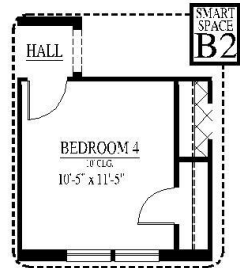

[FLEX PLAN] Hillsboro-II

Experience is Everything™

4-5* Bedroom / 2 Bath / 2 Car Garage
2,482 sqft. Heated & Cooled / 3,007 sqft. Under Roof

81'W x 40' D

Available Elevations

Contact Us
info@conawayhomes.com
1-855-CONAWAY (266-2929)