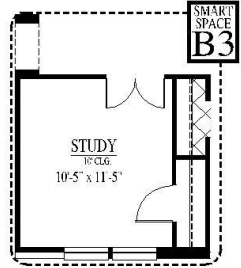

[FLEX PLAN] Hillsboro-II

Experience is Everything™

4-5* Bedroom / 2 Bath / 2 Car Garage
2,482 sqft. Heated & Cooled / 3,007 sqft. Under Roof

81'W x 40' D

Available Elevations

Contact Us
info@conawayhomes.com
1-855-CONAWAY (266-2929)