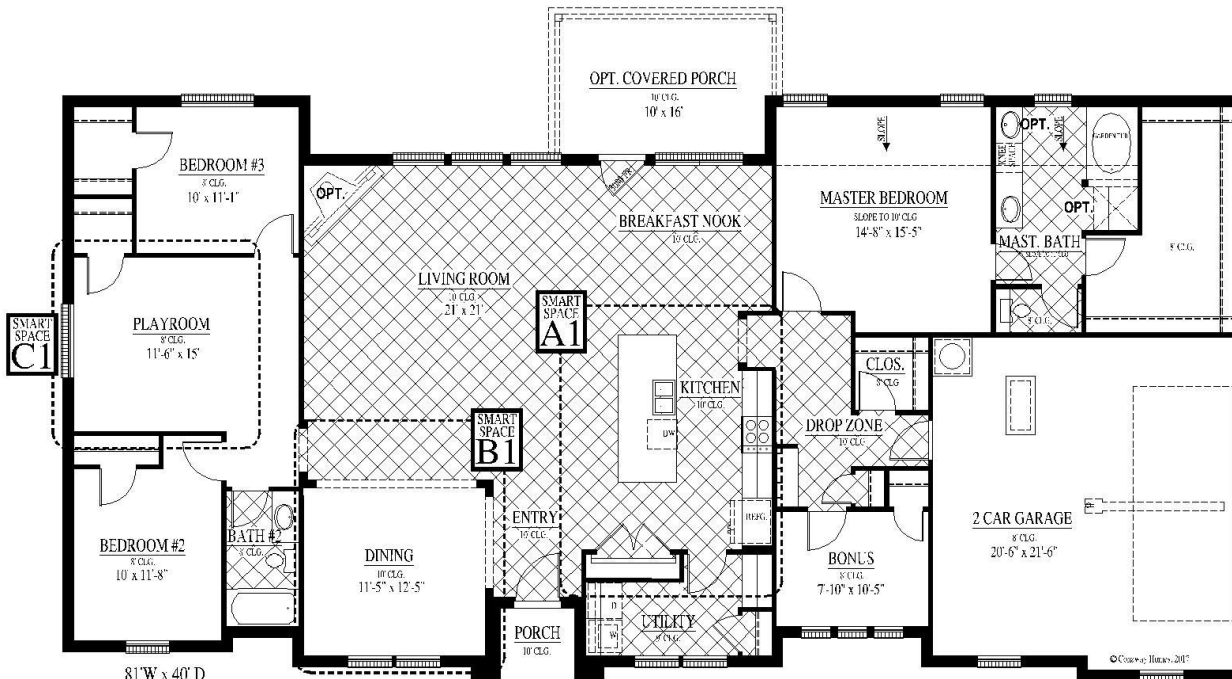

[FLEX PLAN] Hillsboro-II

Experience is Everything™

4-5* Bedroom / 2 Bath / 2 Car Garage
2,482 sqft. Heated & Cooled / 3,007 sqft. Under Roof

81'W x 40' D

Available Elevations

Contact Us
info@conawayhomes.com
1-855-CONAWAY (266-2929)