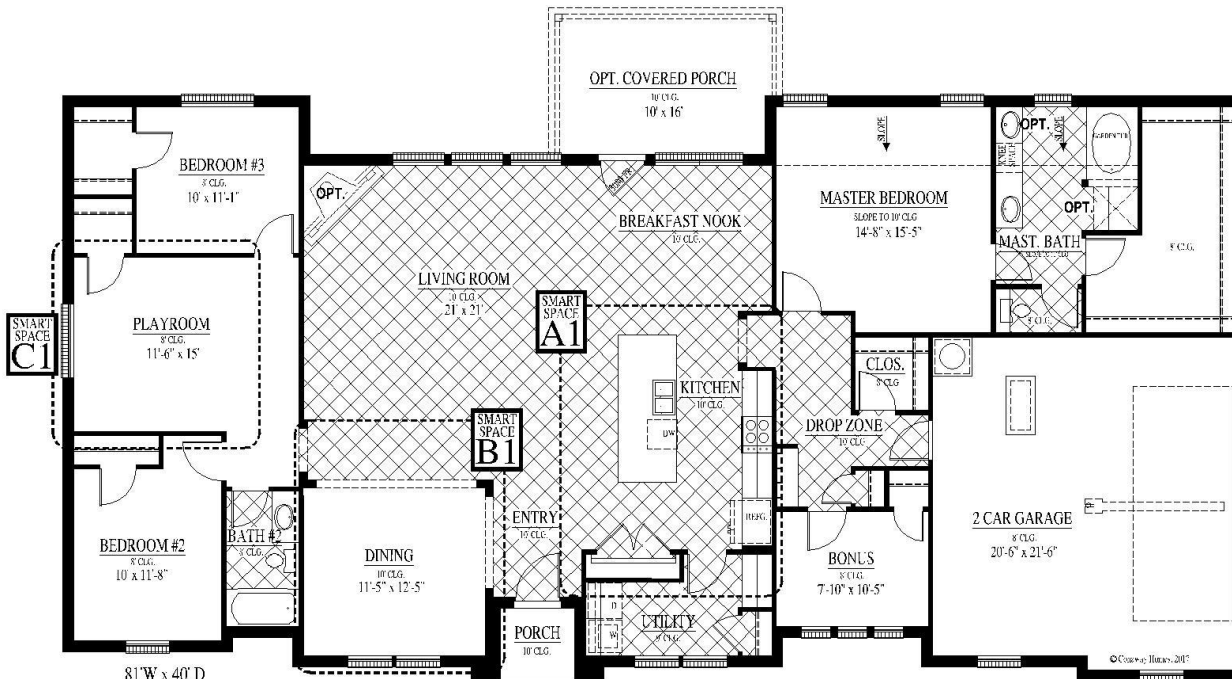

[FLEX PLAN] Hillsboro-II

Experience is Everything™

4-5* Bedroom / 2 Bath / 2 Car Garage
2,482 sqft. Heated & Cooled / 3,007 sqft. Under Roof

81'W x 40' D

SMART SPACE C1

SMART SPACE A1

SMART SPACE B1

SMART SPACE A2

SMART SPACE B2

SMART SPACE B3

SMART SPACE C2

Available Elevations

Contact Us
info@conawayhomes.com
1-855-CONAWAY (266-2929)