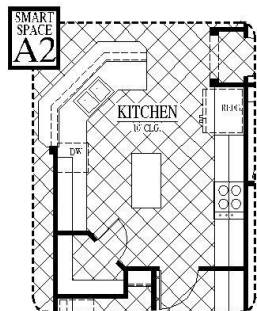

[FLEX PLAN] Hillsboro-II

Experience is Everything™

4-5* Bedroom / 2 Bath / 2 Car Garage
2,482 sqft. Heated & Cooled / 3,007 sqft. Under Roof

Available Elevations

Contact Us
info@conawayhomes.com
1-855-CONAWAY (266-2929)