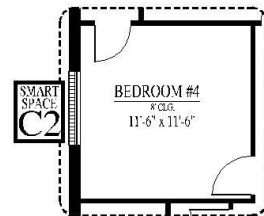

[FLEX PLAN] Hillsboro-II

Experience is Everything™

4-5* Bedroom / 2 Bath / 2 Car Garage
2,482 sqft. Heated & Cooled / 3,007 sqft. Under Roof

Available Elevations

Contact Us
info@conawayhomes.com
1-855-CONAWAY (266-2929)