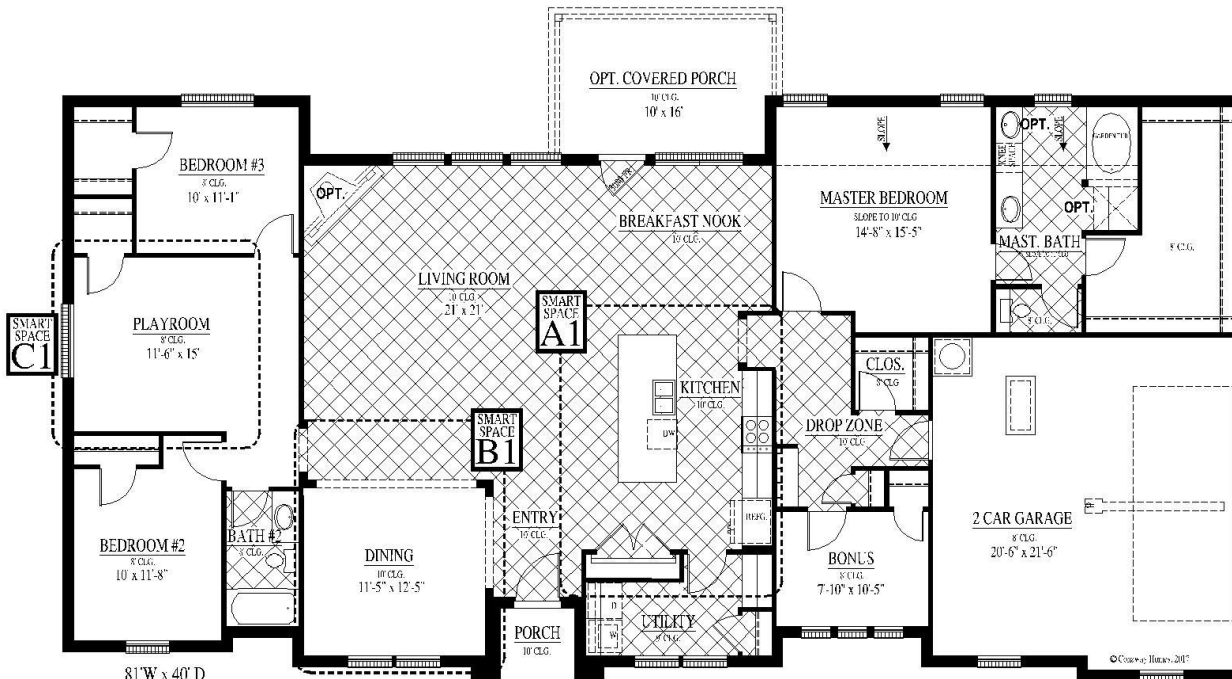

[FLEX PLAN] Hillsboro-II

Experience is Everything™

4-5* Bedroom / 2 Bath / 2 Car Garage
2,482 sqft. Heated & Cooled / 3,007 sqft. Under Roof

Available Elevations

Contact Us
info@conawayhomes.com
1-855-CONAWAY (266-2929)