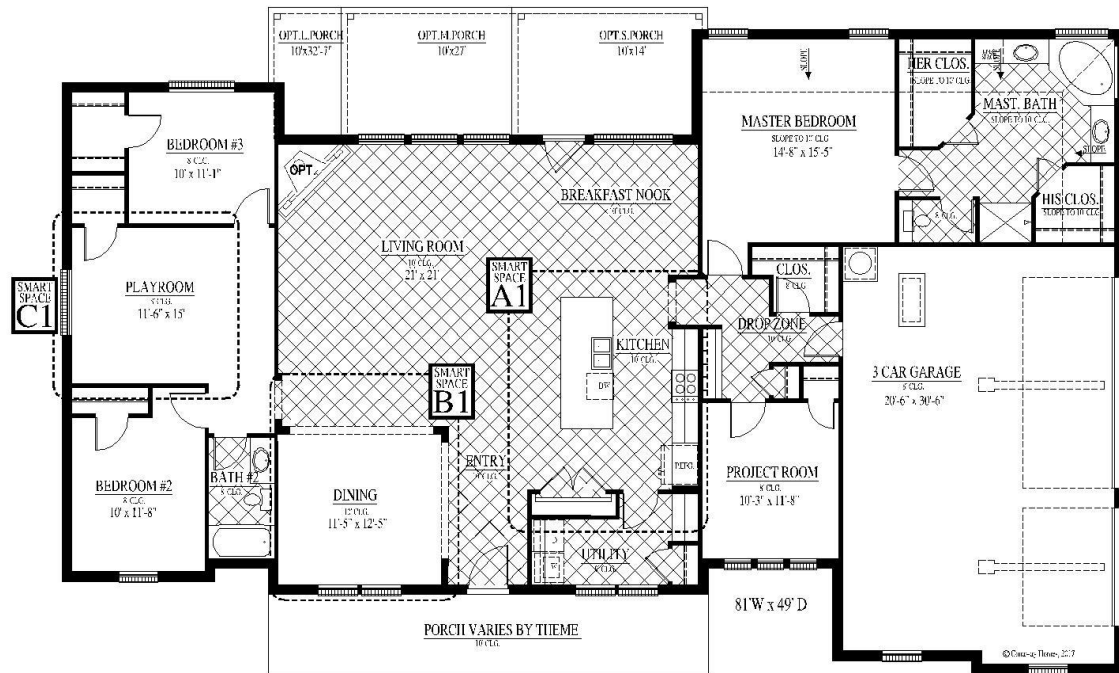

[FLEX PLAN] Haskell-II

Experience is Everything™

4-5* Bedroom / 2 Bath / 3 Car Garage
2,528 sqft. Heated & Cooled / 3,441 sqft. Under Roof

Available Elevations

Contact Us
info@conawayhomes.com
1-855-CONAWAY (266-2929)