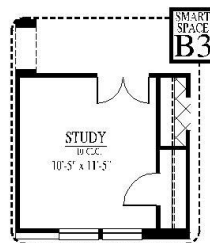

[FLEX PLAN] Haskell-II

Experience is Everything™

4-5* Bedroom / 2 Bath / 3 Car Garage
2,528 sqft. Heated & Cooled / 3,441 sqft. Under Roof

Available Elevations

Contact Us
info@conawayhomes.com
1-855-CONAWAY (266-2929)