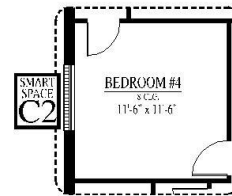

[FLEX PLAN] Haskell-II

Experience is Everything™

4-5* Bedroom / 2 Bath / 3 Car Garage
2,528 sqft. Heated & Cooled / 3,441 sqft. Under Roof

Available Elevations

Contact Us
info@conawayhomes.com
1-855-CONAWAY (266-2929)