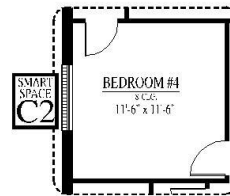

[FLEX PLAN] Haskell-II

Experience is Everything™

4-5* Bedroom / 2 Bath / 3 Car Garage
2,528 sqft. Heated & Cooled / 3,441 sqft. Under Roof

Available Elevations

Contact Us
info@conawayhomes.com
1-855-CONAWAY (266-2929)