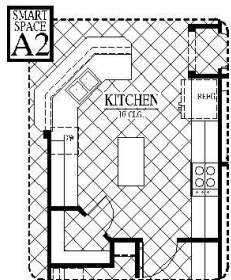

[FLEX PLAN] Haskell-II

Experience is Everything™

4-5* Bedroom / 2 Bath / 3 Car Garage
2,528 sqft. Heated & Cooled / 3,441 sqft. Under Roof

Available Elevations

Contact Us
info@conawayhomes.com
1-855-CONAWAY (266-2929)