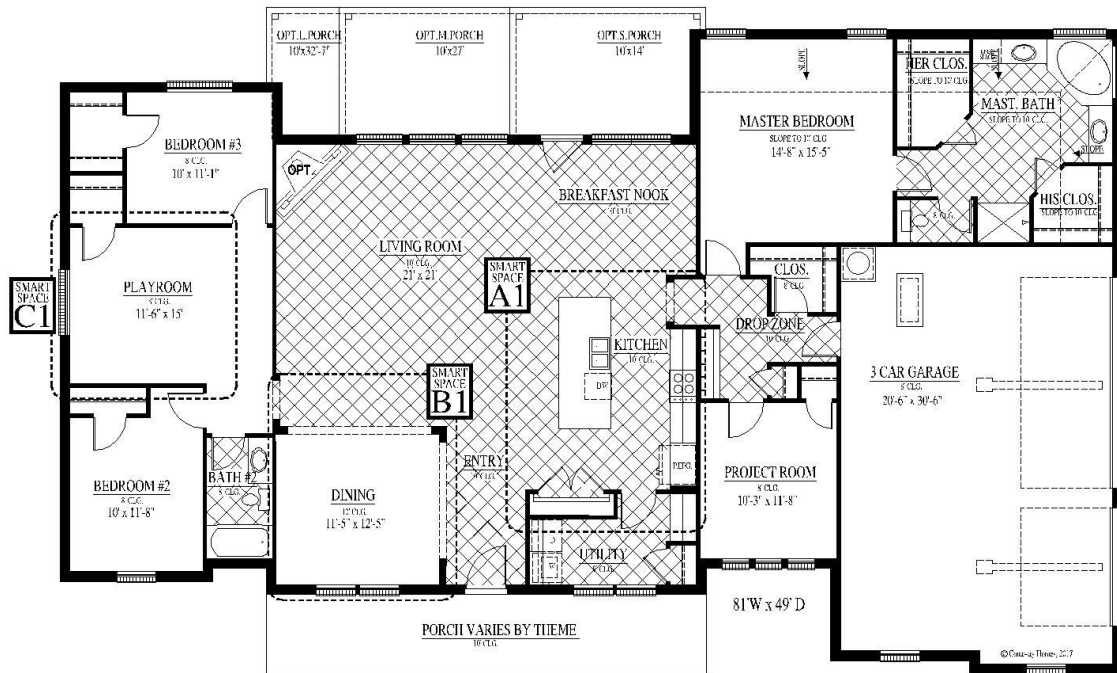

[FLEX PLAN] Haskell-II

Experience is Everything™

4-5* Bedroom / 2 Bath / 3 Car Garage
2,528 sqft. Heated & Cooled / 3,441 sqft. Under Roof

Available Elevations

Contact Us
info@conawayhomes.com
1-855-CONAWAY (266-2929)