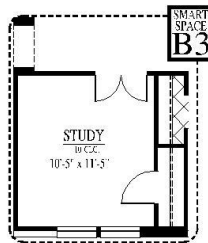

[FLEX PLAN] Haskell-II

Experience is Everything™

4-5* Bedroom / 2 Bath / 3 Car Garage
2,528 sqft. Heated & Cooled / 3,441 sqft. Under Roof

Available Elevations

Contact Us
info@conawayhomes.com
1-855-CONAWAY (266-2929)