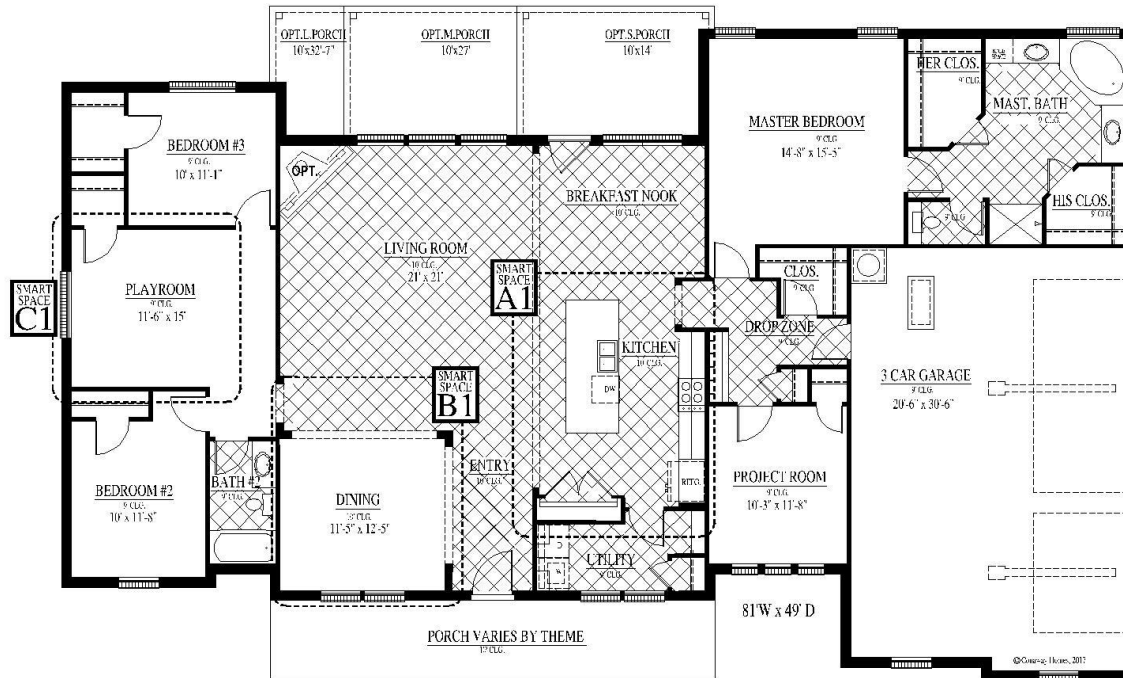

[FLEX PLAN] Haskell-II

Experience is Everything™

4-5* Bedroom / 2 Bath / 3 Car Garage
2,548 sqft. Heated & Cooled / 3,441 sqft. Under Roof

Available Elevations

Contact Us
info@conawayhomes.com
1-855-CONAWAY (266-2929)